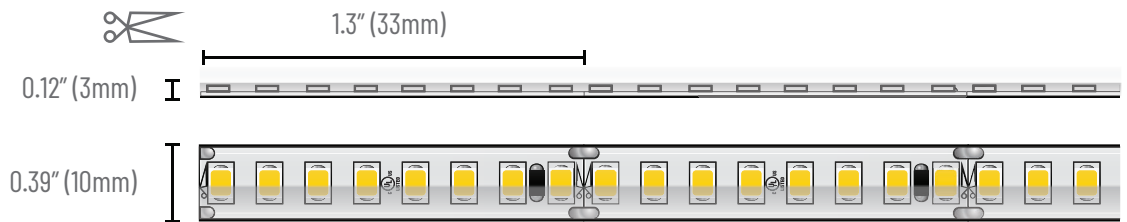

PROJECT	TYPE	NOTES
<p><b>OVERVIEW</b></p> <p>The TL24HE-240 flexible strip light uses high density LED chips to produce exceptional illumination. With high efficiency chips you get an average of 163lm/W. This product is perfect for direct view and shallow channel applications due to the tight LED pitch. With a CRI of 97 and an R9 value of 98, these LED chips offer exceptional color rendering. All of our flexible LED strips utilize silicone coating and jacketing that guarantees consistency across our IP20, IP65 and IP67 strips.</p>		

IP67

**IP67 - OUTDOOR**

**TECHNICAL SPECIFICATIONS**

Operating Voltage	24VDC
Power Consumption	1W/ft, 1.8W/ft, 3W/ft, 4.4W/ft, 5.5W/ft, 6.6W/ft
Lumens/ft (3000K)	159lm/ft, 297 lm/ft, 495lm/ft, 706lm/ft, 897lm/ft, 1077lm/ft
Efficacy (3000K)	163lm/W (average)
Dimming Levels	0/1% (0-10V) 1% Phase
LED Chips/ft	73/ft
LED Pitch	0.16"
Color Temperatures	1800K, 2200K, 2400K, 2700K, 3000K, 3500K, 4000K, 5000K
CRI	97
R9 Value	98
MacAdam Ellipse Binning	2-step
LED Life	50,000 hrs
Cutable Increments	1.3"
Max. Run Length	1W/ft - 96ft, 1.8W/ft - 56ft, 3W/ft 32.8ft, 4.4W/ft - 21ft, 5.6W/ft - 18ft, 6.6W/ft - 16.4ft
Warranty	5 years