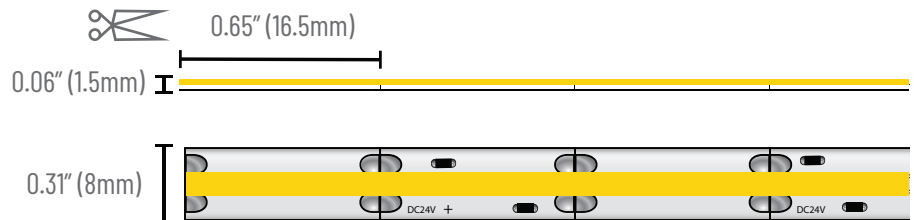

PROJECT	TYPE	NOTES
<h3>OVERVIEW</h3> <p>The TL24COB flexible strip light uses high density LED chips to produce exceptional illumination. The utilization of remote phosphor technology makes this product perfect for direct view and shallow channel applications. With a CRI of 92 and an R9 value of 64, these LED chips offer exceptional color rendering. The TL24COB utilizes silicone coating and jacketing that guarantees consistency across our IP20, IP65 and IP67 strips.</p>		

IP20 - INDOOR

IP65 - MOISTURE PROOF

TECHNICAL SPECIFICATIONS

	SO	HO
Operating Voltage	24VDC	
Power Consumption	1.5W/ft	3W/ft
Lumens/ft (3000K)	151lm/ft	322lm/ft
Efficacy (3000K)	100lm/W	103lm/W
Dimming Levels	0/1% (0-10V) 1% Phase	
LED Chips/ft	146/ft	
LED Pitch	0/0"	
Color Temperatures	2400K, 2700K, 3000K, 3500K, 4000K	
CRI	92	
R9 Value	64	
MacAdam Ellipse Binning	3-step	
LED Life	50,000 hrs	
Cutable Increments	2.0"	
Max. Run Length	49'	26'
Warranty	5 years	