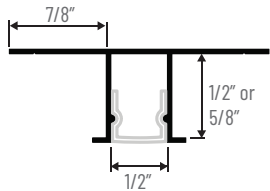

REVEAL CHANNELS (10FT)

RV-ST2

Reveal - Screed trim two sides

Lens   Frosted