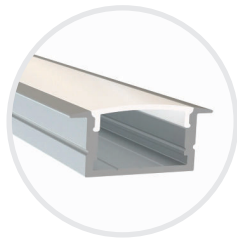

AP-06-2.4

Profile Medium High Recessed
WxH 0.93" x 0.50"
Finish Silver
Lens Frosted