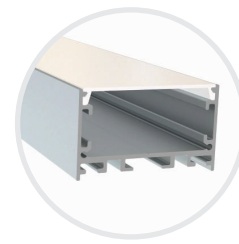

PROJECT	TYPE	NOTES
<h3>OVERVIEW</h3> <p>The TL24COB flexible strip light uses high density LED chips to produce exceptional illumination. The utilization of remote phosphor technology makes this product perfect for direct view and shallow channel applications. With a CRI of 92 and an R9 value of 64, these LED chips offer exceptional color rendering. The TL24COB utilizes silicone coating and jacketing that guarantees consistency across our IP20, IP65 and IP67 strips.</p>		

AP-05-2.4

Profile Medium High
WxH 0.93" x 0.51"
Finish Silver
Lens Frosted

AP-04-2.4

Profile Large Square
WxH 1.44" x 1.44"
Finish Silver, Black
Lens Frosted, Black

AP-21-2.4

Profile Large Wide
WxH 1.97" x 1.16"
Finish Silver, Black
Lens Frosted

AP-02-2.4

Profile Small Square Side
WxH 0.80" x 0.80"
Finish Silver
Lens Frosted

AP-03-2.4

Profile Medium Side Lens
WxH 1.14" x 0.88"
Finish Silver
Lens Frosted

STANDARD ALUMINUM PROFILES (2.4M / 7.8FT)

AP-15-2.4