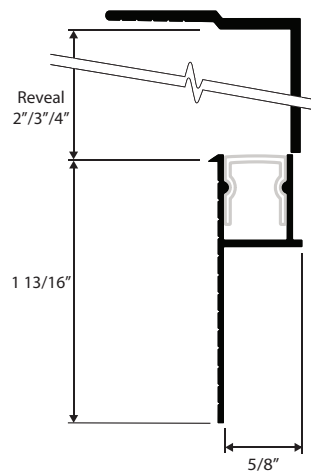

RV-CM-R

Ceiling Reveal - Mud-in ceiling mold, optional reveal

Lens   Frosted