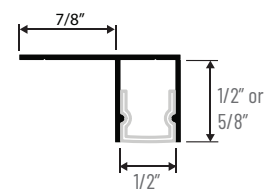

RV-S1

Reveal - Screed trimless one side

Lens   Frosted