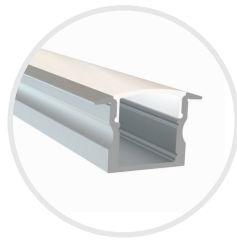

PROJECT	TYPE	NOTES
<h3>OVERVIEW</h3> <p>The TL24COB flexible strip light uses high density LED chips to produce exceptional illumination. The utilization of remote phosphor technology makes this product perfect for direct view and shallow channel applications. With a CRI of 92 and an R9 value of 64, these LED chips offer exceptional color rendering. The TL24COB utilizes silicone coating and jacketing that guarantees consistency across our IP20, IP65 and IP67 strips.</p>		

AP-02-2.4

Profile Small Square Side
WxH 0.80" x 0.80"
Finish Silver
Lens Frosted

AP-03-2.4

Profile Medium Side Lens
WxH 1.14" x 0.88"
Finish Silver
Lens Frosted

STANDARD ALUMINUM PROFILES (2.4M / 7.8FT)

AP-15-2.4

Profile Slim Small Recessed
 WxH 0.66" x 0.31"
 Finish Silver, Black
 Lens Frosted

AP-16-2.4

Profile Slim Medium Recessed
 WxH 0.66" x 0.57"
 Finish Silver, Black
 Lens Frosted

AP-06-2.4

Profile Medium High Recessed
 WxH 0.93" x 0.50"
 Finish Silver
 Lens Frosted