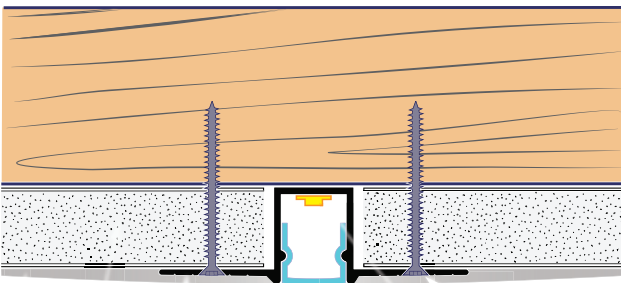

Reflective Ceiling Reveal - Mud-in ceiling mold, optional reveal

Lens Frosted

REVEAL CHANNELS (10FT)

RV-ST2

Reveal - Screed trim two sides

Lens Frosted

RV-ST1

Reveal - Screed trim one side

Lens Frosted

RV-S2

Reveal - Screed trimless two sides

Lens Frosted

RV-S1

Reveal - Screed trimless one side

Lens Frosted

RV-DW2