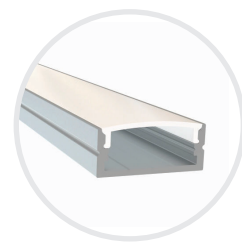

PROJECT	TYPE	NOTES
<h3>OVERVIEW</h3> <p>The TL24COB flexible strip light uses high density LED chips to produce exceptional illumination. The utilization of remote phosphor technology makes this product perfect for direct view and shallow channel applications. With a CRI of 92 and an R9 value of 64, these LED chips offer exceptional color rendering. The TL24COB utilizes silicone coating and jacketing that guarantees consistency across our IP20, IP65 and IP67 strips.</p>		

AP-01-2.4

Profile Slim Small
WxH 0.66" x 0.31"
Finish Silver, Black
Lens Clear, Frosted, Black

AP-17-2.4

Profile Slim Medium
WxH 0.66" x 0.60"
Finish Silver, Black
Lens Clear, Frosted, Black

AP-13-2.4

Profile Medium
WxH 0.93" x 0.39"
Finish Silver
Lens Clear, Frosted

AP-05-2.4

Profile Medium High
WxH 0.93" x 0.51"
Finish Silver
Lens Frosted

AP-04-2.4

Profile Large Square
WxH 1.44" x 1.44"
Finish Silver, Black
Lens Frosted, Black

AP-21-2.4

Profile Large Wide
WxH 1.97" x 1.16"
Finish Silver, Black
Lens Frosted