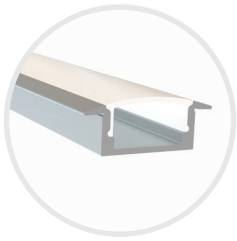

AP-02-2.4

Profile Small Square Side
WxH 0.80" x 0.80"
Finish Silver
Lens Frosted

AP-03-2.4

Profile Medium Side Lens
WxH 1.14" x 0.88"
Finish Silver
Lens Frosted

STANDARD ALUMINUM PROFILES (2.4M / 7.8FT)

AP-15-2.4

Profile Slim Small Recessed
 WxH 0.66" x 0.31"
 Finish Silver, Black
 Lens Frosted

AP-16-2.4

Profile Slim Medium Recessed
 WxH 0.66" x 0.57"
 Finish Silver, Black
 Lens Frosted

AP-06-2.4

Profile Medium High Recessed
 WxH 0.93" x 0.50"
 Finish Silver
 Lens Frosted