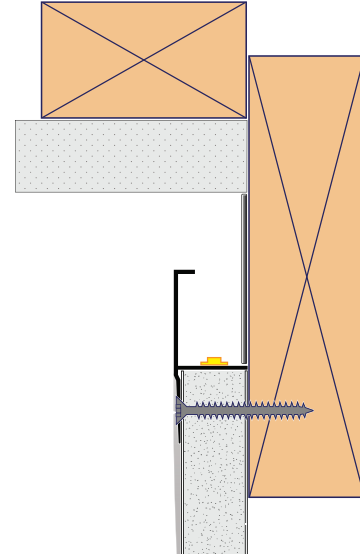

REVEAL CHANNELS (10FT)

RV-BM-R

Base Reveal - Mud-in base mold, optional reveal

Lens   Frosted