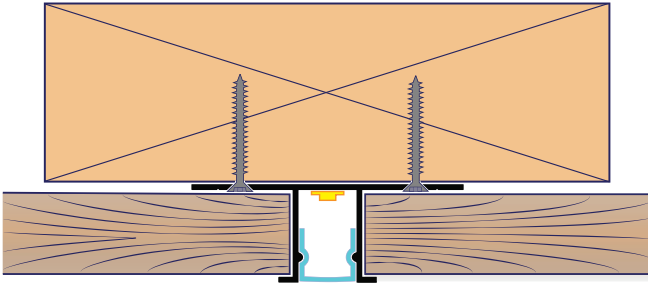

REVEAL CHANNELS (10FT)

RV-BM-R

Base Reveal - Mud-in base mold, optional reveal

Lens Frosted

RV-CM-R

Ceiling Reveal - Mud-in ceiling mold, optional reveal

Lens Frosted

RV-RCM-R

Reflective Ceiling Reveal - Mud-in ceiling mold, optional reveal

Lens Frosted

REVEAL CHANNELS (10FT)

RV-ST2

Reveal - Screed trim two sides

Lens Frosted

RV-ST1

Reveal - Screed trim one side