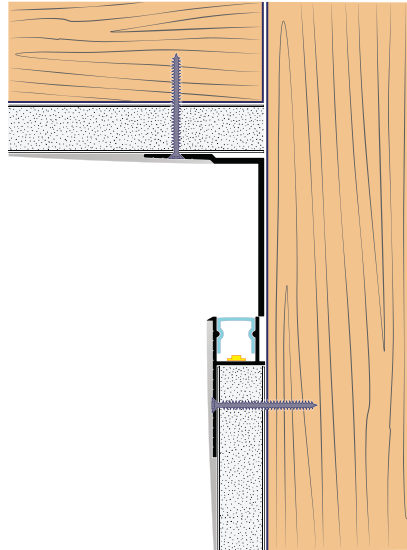

REVEAL CHANNELS (10FT)

RV-BM-R

Base Reveal - Mud-in base mold, optional reveal

Lens   Frosted