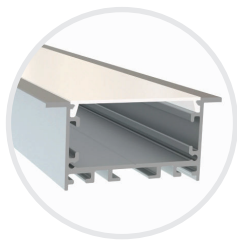

AP-20-2.4

Profile Large Wide Recessed
WxH 1.97" x 1.16"
Finish Silver
Lens Frosted