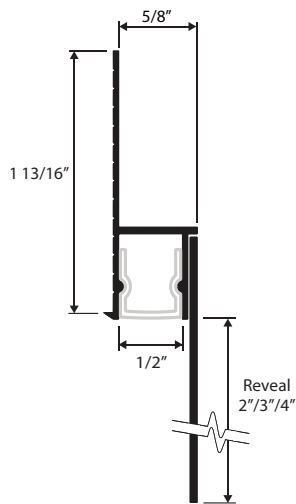

REVEAL CHANNELS (10FT)

RV-BM-R

Base Reveal - Mud-in base mold, optional reveal

Lens   Frosted