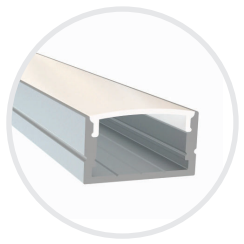

AP-01-2.4

Profile Slim Small
WxH 0.66" x 0.31"
Finish Silver, Black
Lens Clear, Frosted, Black

AP-17-2.4

Profile Slim Medium
WxH 0.66" x 0.60"
Finish Silver, Black
Lens Clear, Frosted, Black

AP-13-2.4

Profile Medium
WxH 0.93" x 0.39"
Finish Silver
Lens Clear, Frosted

AP-05-2.4

Profile Medium High
WxH 0.93" x 0.51"
Finish Silver
Lens Frosted

AP-04-2.4

Profile Large Square
WxH 1.44" x 1.44"
Finish Silver, Black
Lens Frosted, Black

AP-21-2.4

Profile Large Wide
WxH 1.97" x 1.16"
Finish Silver, Black
Lens Frosted

AP-02-2.4

Profile Small Square Side
WxH 0.80" x 0.80"
Finish Silver
Lens Frosted

AP-03-2.4

Profile Medium Side Lens
WxH 1.14" x 0.88"
Finish Silver
Lens Frosted

STANDARD ALUMINUM PROFILES (2.4M / 7.8FT)

AP-15-2.4