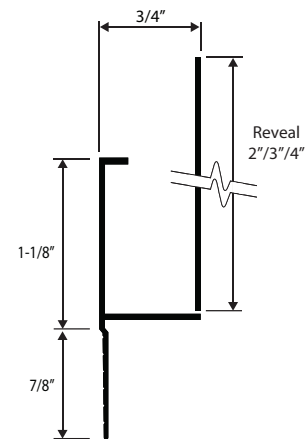

AP-07-2.4

Profile Corner Mount Partial Lens
 WxH 0.69" x 0.69"
 Finish Silver
 Lens Frosted

AP-08-2.4

Profile Corner Mount Full Lens
 WxH 0.64" x 0.64"
 Finish Silver
 Lens Frosted

AP-08-L-2.4

Profile Corner Mount Full Lens
 WxH 1.18" x 1.18"
 Finish Silver
 Lens Frosted

REVEAL CHANNELS (10FT)

RV-BM-R

Base Reveal - Mud-in base mold, optional reveal

Lens Frosted

RV-CM-R

Ceiling Reveal - Mud-in ceiling mold, optional reveal

Lens Frosted

RV-RCM-R