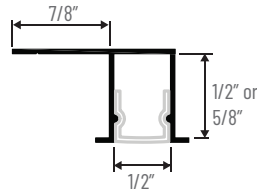

Reflective Ceiling Reveal - Mud-in ceiling mold, optional reveal

Lens Frosted

REVEAL CHANNELS (10FT)

RV-ST2

Reveal - Screed trim two sides

Lens Frosted

RV-ST1

Reveal - Screed trim one side