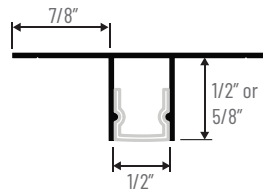

RV-S2

Reveal - Screed trimless two sides

Lens   Frosted