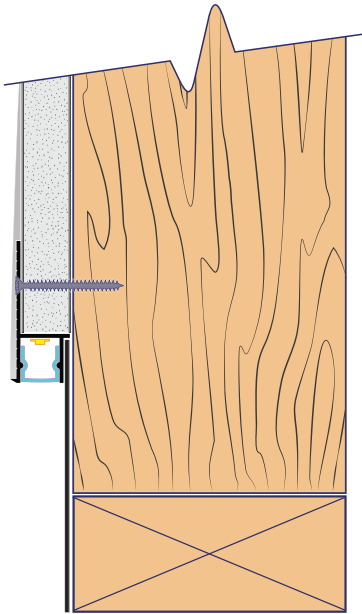

AP-07-2.4

Profile Corner Mount Partial Lens
 WxH 0.69" x 0.69"
 Finish Silver
 Lens Frosted

AP-08-2.4

Profile Corner Mount Full Lens
 WxH 0.64" x 0.64"
 Finish Silver
 Lens Frosted

AP-08-L-2.4

Profile Corner Mount Full Lens
 WxH 1.18" x 1.18"
 Finish Silver
 Lens Frosted

REVEAL CHANNELS (10FT)

RV-BM-R

Base Reveal - Mud-in base mold, optional reveal

Lens Frosted

RV-CM-R

Ceiling Reveal - Mud-in ceiling mold, optional reveal

Lens Frosted

RV-RCM-R