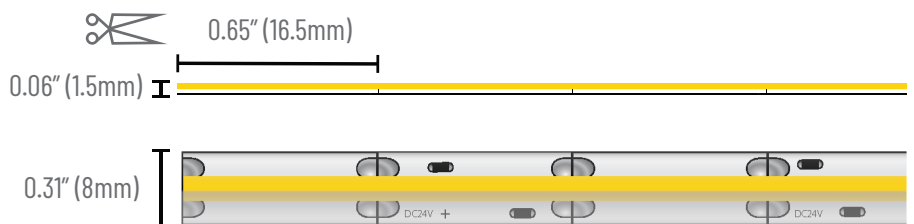

PROJECT	TYPE	NOTES
<h3>OVERVIEW</h3> <p>The TL24COB flexible strip light uses high density LED chips to produce exceptional illumination. The utilization of remote phosphor technology makes this product perfect for direct view and shallow channel applications. With a CRI of 92 and an R9 value of 64, these LED chips offer exceptional color rendering. The TL24COB utilizes silicone coating and jacketing that guarantees consistency across our IP20, IP65 and IP67 strips.</p>		

IP20 - INDOOR

IP65 - MOISTURE PROOF

TECHNICAL SPECIFICATIONS

	SO	HO
Operating Voltage	24VDC	
Power Consumption	1.5W/ft	3W/ft
Lumens/ft (3000K)	151lm/ft	322lm/ft
Efficacy (3000K)	100lm/W	103lm/W
Dimming Levels	0/1% (0-10V) 1% Phase	
LED Chips/ft	146/ft	
LED Pitch	0/0"	
Color Temperatures	2400K, 2700K, 3000K, 3500K, 4000K	
CRI	92	
R9 Value	64	
MacAdam Ellipse Binning	3-step	
LED Life	50,000 hrs	
Cutable Increments	2.0"	
Max. Run Length	49'	26'
Warranty	5 years	