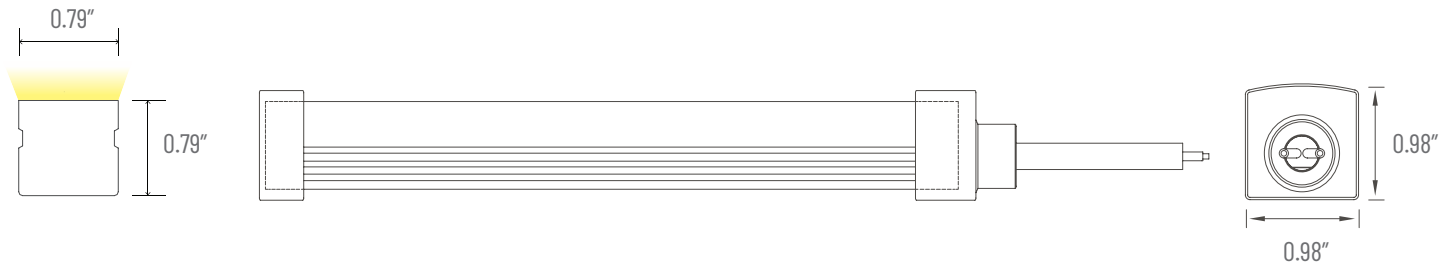

PROJECT	TYPE	NOTES
<p>OVERVIEW</p> <p>The TL24NEON-P dual bend flexible neon is designed specifically for permanent submersion for use in swimming pools, ponds, water features. Certified to UL676, it can be permanently submerged up to a depth 9.8ft. Chlorine and salt water resistant silicone ensures this product will stand up in the most challenging environments.</p>		

TECHNICAL SPECIFICATIONS

	SO	HO
Operating Voltage	24VDC	
Power Consumption	3.5W/ft	5.3W/ft
Lumens/ft (3000K)	165lm/ft	227lm/ft
Efficacy (300K)	47lm/W	43lm/W
Color Temperatures	2400K, 2700K, 3000K, 3500K, 4000K, AMBER (590nm), Custom CCT	
CRI	90+	
Beam Spread	110°	
LED Life	60,000 hrs	
Cutable Increments	0.82"	0.66"
Minimum Bend Radius (Top/Side)	7.9"/11.8"	
Maximum Run Length	27'	18'
Warranty	5 years	

DIMENSIONS

ORDER CODE

TL24NEON	P	-	-	-
----------	---	---	---	---

OUTPUT

- SO - Standard
- HO - High

CCT

- 924 - 2400K
- 927 - 2700K
- 930 - 3000K
- 935 - 3500K
- 940 - 4000K
- AMB - Amber (Turtle Friendly 590nm)
- XX - Custom

ROLL LENGTH

- 15 - 15M/49.2ft
- XX - Custom

MOUNTING AND INSTALLATION ACCESSORIES

TL24NEON-P-ACL - Aluminum Clip 1.40"x0.85"x0.85"

TL24NEON-P-AC - Aluminum channel 39.37"x0.85"x0.85"

TL24NEON-P-SST - Stainless Steel S-Track 39.37"x0.83"x0.83"