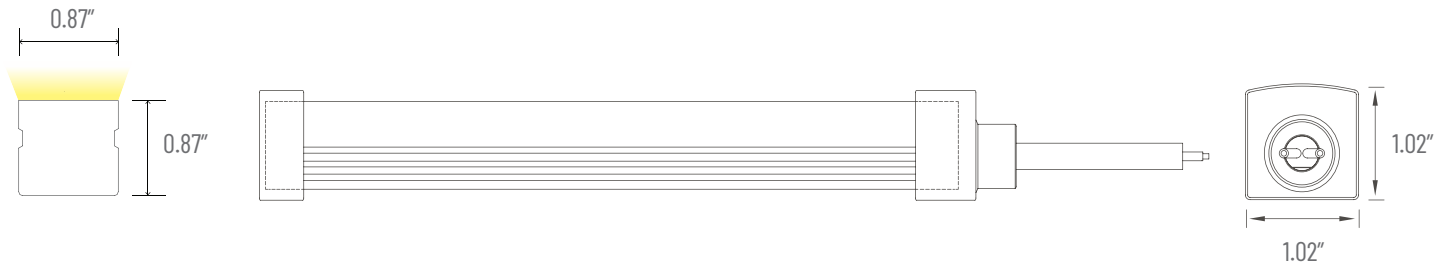

PROJECT	TYPE	NOTES
<p><b>OVERVIEW</b></p> <p>The TL24NEON-P-RGBW dual bend flexible neon is designed specifically for permanent submersion for use in swimming pools, ponds, water features. Certified to UL676, it can be permanently submerged up to a depth 9.8ft. Chlorine and salt water resistant silicone ensures this product will stand up in the most challenging environments.</p>		

TECHNICAL SPECIFICATIONS

Operating Voltage	24VDC
Power Consumption	6W/ft
Lumens/ft (RGBW-3000K)	179lm/ft
RGBW Lumens/ft	R - 36lm./ft, G - 66lm/ft, B - 8lm/ft, W (3000K) - 72lm/ft, RGBW - 179lm/ft
Efficacy (RGBW)	30lm/W
CRI (3000K)	90+
Beam Spread	110°
LED Life	60,000 hrs
Cutable Increments	1.65"
Minimum Bend Radius (Top/Side)	11.8"/31.5"
Maximum Run Length	15'
Maximum Submersible Depth*	9.8' (3M)
Operating Temperature	-20°~60°C / -4°~140°F
Warranty	5 years

\*Product must be installed minimum of 4" below normal water level

DIMENSIONS

ORDER CODE

TL24NEON	P	RGBW	-	-
----------	---	------	---	---

W-CCT

- 927 - 2700K
- 930 - 3000K
- 935 - 3500K
- 940 - 4000K
- 950 - 5000K

LENGTH

- XX - Custom

MOUNTING AND INSTALLATION ACCESSORIES

TL24NEON-P-RGBW-ACL - Aluminum Clip 1.40"x0.94"x0.89"

DRIVER CUTSHEETS

DESCRIPTION	INPUT	OUTPUT	WATTAGES	SPECIFICATION SHEETS	
Non-Dimming Indoor/Outdoor	100-277VAC	24VDC	30W-300W	DR-24VDC-S-OUT	
RGB/W Controller Indoor	12-36VDC	12-36VDC	768W max.	DR-RGBW-WIFI-CON	
RGB/W DMX Controller	12-24VDC	12-24VDC	N/A	DR-DMX-RGBW-WIFI-CON	
5 Channel DMX Decoder	12-24VDC	12-24VDC	960W max.	DR-DMX-5CH-DEC	