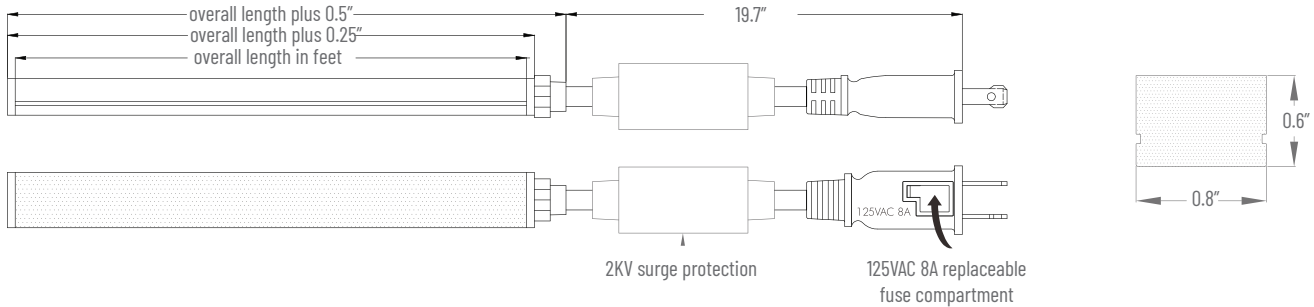

DIMENSIONS

TL120NEON-SB-PFIP - Power feed inline plug