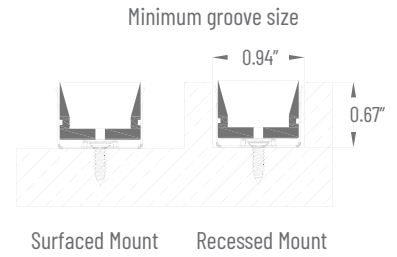

TL120NEON-TB-PCC -Polycarbonate mounting clip (one clip per foot)