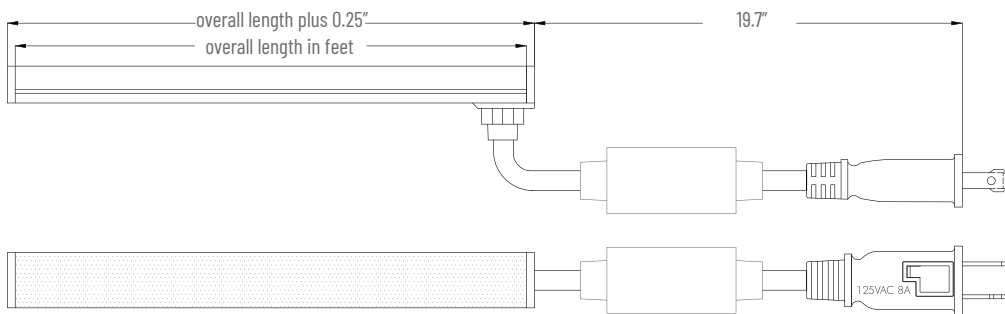

PROJECT	TYPE	NOTES
<p><b>OVERVIEW</b></p> <p>The TL120NEON-TB uses high efficacy LED chips to produce outstanding illumination. There are CRI options of 80+ and 90+, meeting your color rendering requirements. The color uniformity is further ensured by 3-step MacAdam ellipse binning. Maximum run for the TL120NEON-TB is 164ft. Dotless and diode free imaging is guaranteed.</p>		

**TECHNICAL SPECIFICATIONS**

Operating Voltage	120VAC
Power Consumption	4.2W/ft
Lumens (4000K - 80+/90+ CRI)	256lm/ft / 216lm/ft
Efficacy (4000K - 80+/90+ CRI)	61lm/W / 52lm/W
Beam Spread	120°
Color Temperatures	2700K, 3000K, 3500K, 4000K, 5000K, 6500K
CRI	80+ / 90+
LED Life	50,000 hrs
Cutable Increments	12"
Maximum Run Length	164'
Warranty	5 years
Certification	cETLus - UL2388 (plug) / UL1598 (hard wire)

DIMENSIONS

TL120NEON-SB-PFIP - Power feed inline plug

TL120NEON-TB-PFBP - Power feed bottom plug

TL120NEON-TB-PFIH - Power feed inline hardware

2KV surge protection to be hardwired in junction box

TL120NEON-TB-PFIH - Power feed inline hardware