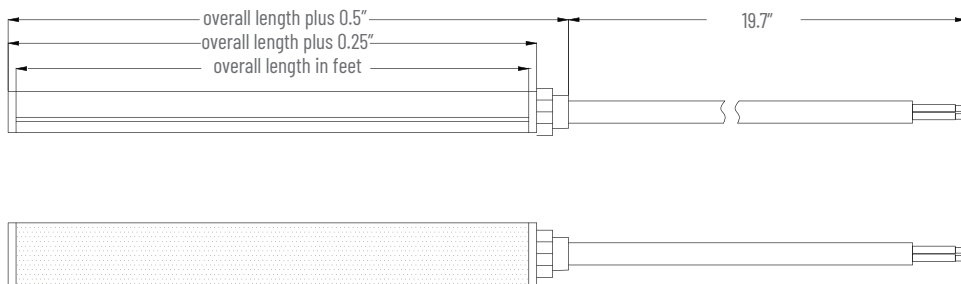

PROJECT	TYPE	NOTES
<p><b>OVERVIEW</b></p> <p>The TL120NEON-TB uses high efficacy LED chips to produce outstanding illumination. There are CRI options of 80+ and 90+, meeting your color rendering requirements. The color uniformity is further ensured by 3-step MacAdam ellipse binning. Maximum run for the TL120NEON-TB is 164ft. Dotless and diode free imaging is guaranteed.</p>		

**TECHNICAL SPECIFICATIONS**

Operating Voltage	120VAC
Power Consumption	4.2W/ft
Lumens (4000K - 80+/90+ CRI)	256lm/ft / 216lm/ft
Efficacy (4000K - 80+/90+ CRI)	61lm/W / 52lm/W
Beam Spread	120°
Color Temperatures	2700K, 3000K, 3500K, 4000K, 5000K, 6500K
CRI	80+ / 90+
LED Life	50,000 hrs
Cutable Increments	12"
Maximum Run Length	164'
Warranty	5 years
Certification	cETLus - UL2388 (plug) / UL1598 (hard wire)

DIMENSIONS

TL120NEON-SB-PFIP - Power feed inline plug

TL120NEON-TB-PFBP - Power feed bottom plug

TL120NEON-TB-PFIH - Power feed inline hardware

2KV surge protection to be hardwired in junction box

TL120NEON-TB-PFIH - Power feed inline hardware

ACCESSORIES / INSTALLATION

▲ Maximum twist is 360° per 3.28ft

No side bending

ORDER CODE

TL120NEON	TB	-	-	-
-----------	----	---	---	---

**CRI / CCT**

- 827 - 80+ / 2700K
- 830 - 80+ / 3000K
- 835 - 80+ / 3500K
- 840 - 80+ / 4000K
- 850 - 80+ / 5000K
- 865 - 80+ / 6500K
- 927 - 90+ / 2700K
- 930 - 90+ / 3000K
- 935 - 90+ / 3500K
- 940 - 90+ / 4000K
- 950 - 90+ / 5000K
- 965 - 90+ / 6500K