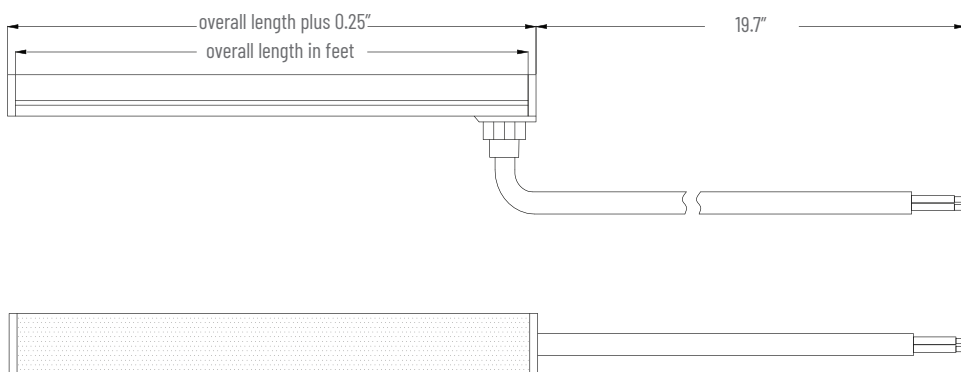

**TECHNICAL SPECIFICATIONS**

Operating Voltage	120VAC
Power Consumption	4.2W/ft
Lumens (4000K - 80+/90+ CRI)	256lm/ft / 216lm/ft
Efficacy (4000K - 80+/90+ CRI)	61lm/W / 52lm/W
Beam Spread	120°
Color Temperatures	2700K, 3000K, 3500K, 4000K, 5000K, 6500K
CRI	80+ / 90+
LED Life	50,000 hrs
Cutable Increments	12"
Maximum Run Length	164'
Warranty	5 years
Certification	cETLus - UL2388 (plug) / UL1598 (hard wire)

DIMENSIONS

TL120NEON-SB-PFIP - Power feed inline plug

TL120NEON-TB-PFBP - Power feed bottom plug

TL120NEON-TB-PFIH - Power feed inline hardware

2KV surge protection to be hardwired in junction box

TL120NEON-TB-PFIH - Power feed inline hardware

ACCESSORIES / INSTALLATION

▲ Maximum twist is 360° per 3.28ft

No side bending

ORDER CODE

TL120NEON	TB	-	-	-
-----------	----	---	---	---

**CRI / CCT**

- 827 - 80+ / 2700K
- 830 - 80+ / 3000K
- 835 - 80+ / 3500K
- 840 - 80+ / 4000K
- 850 - 80+ / 5000K
- 865 - 80+ / 6500K
- 927 - 90+ / 2700K
- 930 - 90+ / 3000K
- 935 - 90+ / 3500K
- 940 - 90+ / 4000K
- 950 - 90+ / 5000K
- 965 - 90+ / 6500K