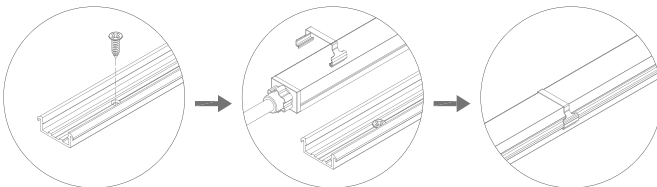

DIMENSIONS

TL120NEON-SB-PFIP - Power feed inline plug

TL120NEON-TB-PFBP - Power feed bottom plug

TL120NEON-TB-PFIH - Power feed inline hardware

2KV surge protection to be hardwired in junction box

TL120NEON-TB-PFIH - Power feed inline hardware

ACCESSORIES / INSTALLATION

TL120NEON-TB-SSC -Stainless steel mounting clip (one clip per foot)

TL120NEON-TB-PCC -Polycarbonate mounting clip (one clip per foot)

TL120NEON-TB-AC -Aluminum mounting channel