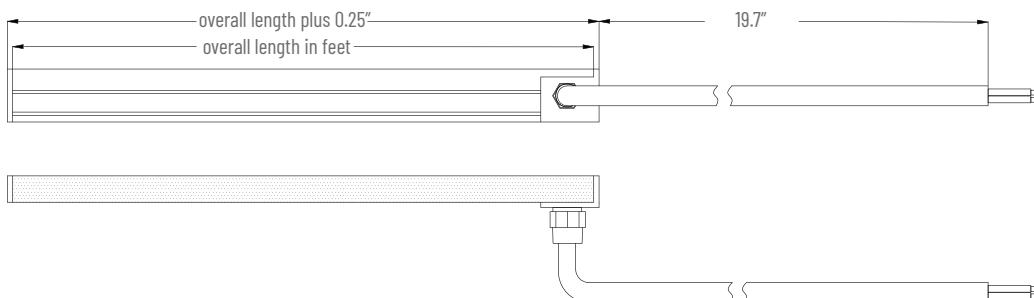

TECHNICAL SPECIFICATIONS

Operating Voltage	120VAC
Power Consumption	4.2W/ft
Lumens (4000K - 80+/90+ CRI)	120lm/ft / 100lm/ft
Efficacy (4000K - 80+/90+ CRI)	29lm/W / 24lm/W
Beam Spread	120°
Color Temperatures	2700K, 3000K, 3500K, 4000K, 5000K, 6500K
CRI	80+ / 90+
LED Life	50,000 hrs
Cuttible Increments	12"
Maximum Run Length	164'
Warranty	5 years
Certification	cETLus - UL2388 (plug) / UL1598 (hard wire)

DIMENSIONS

TL120NEON-SB-PFIP - Power feed inline plug

TL120NEON-SB-PFSP - Power feed side plug

TL120NEON-SB-PFIH - Power feed inline hardware

TL120NEON-SB-PFSH - Power feed side inline hardware

ACCESSORIES / INSTALLATION