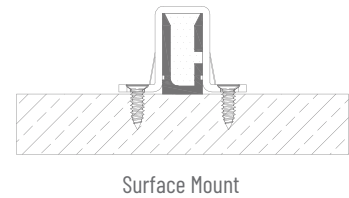

DIMENSIONS

TL120NEON-SB-PFIP - Power feed inline plug

TL120NEON-SB-PFSP - Power feed side plug

TL120NEON-SB-PFIH - Power feed inline hardware

TL120NEON-SB-PFSH - Power feed side inline hardware

ACCESSORIES / INSTALLATION

TL120NEON-SB-SSC -Stainless steel mounting clip (one clip per foot)

TL120NEON-SB-PCC -Polycarbonate mounting clip (one clip per foot)

TL120NEON-SB-SST -Stainless steel bendable track (1M)

TL120NEON-SB-AC -Aluminum mounting channel