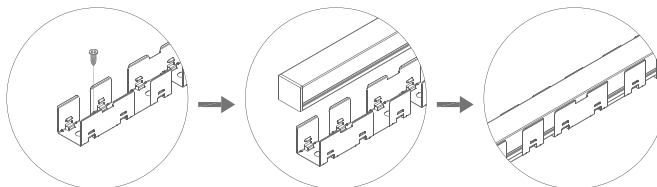

DIMENSIONS

TL120NEON-SB-PFIP - Power feed inline plug

TL120NEON-SB-PFSP - Power feed side plug

TL120NEON-SB-PFIH - Power feed inline hardware

TL120NEON-SB-PFSH - Power feed side inline hardware

ACCESSORIES / INSTALLATION

TL120NEON-SB-SSC -Stainless steel mounting clip (one clip per foot)

TL120NEON-SB-PCC -Polycarbonate mounting clip (one clip per foot)

TL120NEON-SB-SST -Stainless steel bendable track (1M)

TL120NEON-SB-AC -Aluminum mounting channel