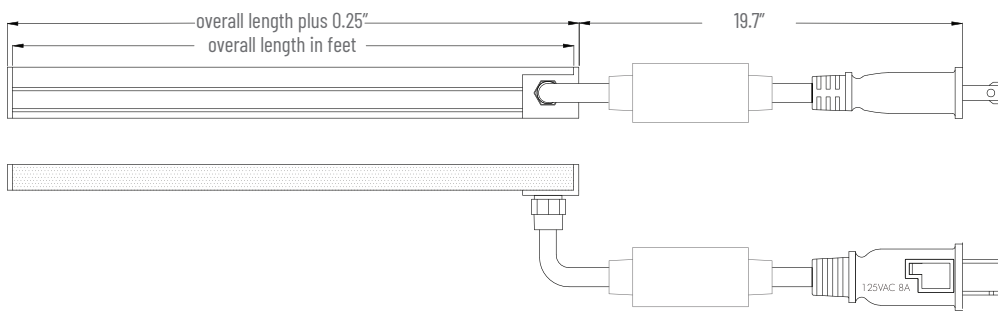

PROJECT	TYPE	NOTES
<p>OVERVIEW</p> <p>The TL120NEON-SB uses high efficacy LED chips to produce outstanding illumination. There are CRI options of 80+ and 90+, meeting your color rendering requirements. The color uniformity is further ensured by 3-step MacAdam ellipse binning. Maximum run for the TL120NEON-SB is 164ft. Dotless and diode free imaging is guaranteed.</p>		

TECHNICAL SPECIFICATIONS

Operating Voltage	120VAC
Power Consumption	4.2W/ft
Lumens (4000K - 80+/90+ CRI)	120lm/ft / 100lm/ft
Efficacy (4000K - 80+/90+ CRI)	29lm/W / 24lm/W
Beam Spread	120°
Color Temperatures	2700K, 3000K, 3500K, 4000K, 5000K, 6500K
CRI	80+ / 90+
LED Life	50,000 hrs
Cuttible Increments	12"
Maximum Run Length	164'
Warranty	5 years
Certification	cETLus - UL2388 (plug) / UL1598 (hard wire)

DIMENSIONS

TL120NEON-SB-PFIP - Power feed inline plug

TL120NEON-SB-PFSP - Power feed side plug

TL120NEON-SB-PFIH - Power feed inline hardware

TL120NEON-SB-PFSH - Power feed side inline hardware

ACCESSORIES / INSTALLATION

TL120NEON-SB-SSC -Stainless steel mounting clip (one clip per foot)

TL120NEON-SB-PCC -Polycarbonate mounting clip (one clip per foot)

TL120NEON-SB-SST -Stainless steel bendable track (1M)

TL120NEON-SB-AC -Aluminum mounting channel