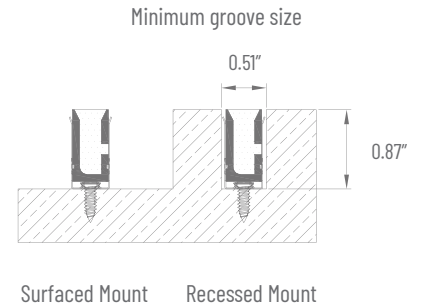

TECHNICAL SPECIFICATIONS

Operating Voltage	120VAC
Power Consumption	4.2W/ft
Lumens (4000K - 80+/90+ CRI)	120lm/ft / 100lm/ft
Efficacy (4000K - 80+/90+ CRI)	29lm/W / 24lm/W
Beam Spread	120°
Color Temperatures	2700K, 3000K, 3500K, 4000K, 5000K, 6500K
CRI	80+ / 90+
LED Life	50,000 hrs
Cuttible Increments	12"
Maximum Run Length	164'
Warranty	5 years
Certification	cETLus - UL2388 (plug) / UL1598 (hard wire)

DIMENSIONS

TL120NEON-SB-PFIP - Power feed inline plug

TL120NEON-SB-PFSP - Power feed side plug

TL120NEON-SB-PFIH - Power feed inline hardware

TL120NEON-SB-PFSH - Power feed side inline hardware

ACCESSORIES / INSTALLATION

TL120NEON-SB-SSC -Stainless steel mounting clip (one clip per foot)

TL120NEON-SB-PCC -Polycarbonate mounting clip (one clip per foot)

TL120NEON-SB-SST -Stainless steel bendable track (1M)

TL120NEON-SB-AC -Aluminum mounting channel