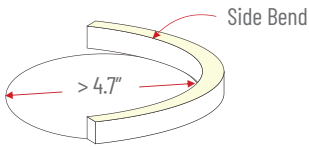

ACCESSORIES / INSTALLATION

▲ Maximum twist is 360° per 3.28ft