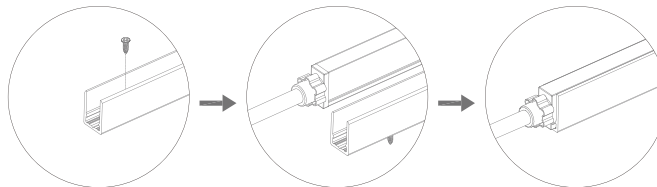

DIMENSIONS

TL120NEON-SB-PFIP - Power feed inline plug

TL120NEON-SB-PFSP - Power feed side plug

TL120NEON-SB-PFIH - Power feed inline hardware

TL120NEON-SB-PFSH - Power feed side inline hardware

ACCESSORIES / INSTALLATION

TL120NEON-SB-SSC -Stainless steel mounting clip (one clip per foot)

TL120NEON-SB-PCC -Polycarbonate mounting clip (one clip per foot)

TL120NEON-SB-SST -Stainless steel bendable track (1M)

TL120NEON-SB-AC -Aluminum mounting channel