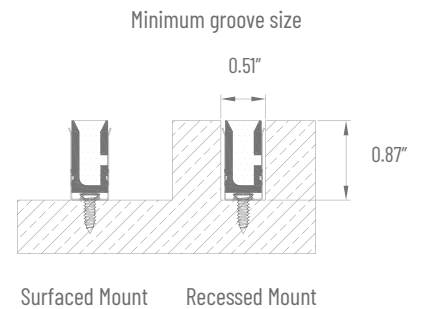

TECHNICAL SPECIFICATIONS

Operating Voltage	120VAC
Power Consumption	4.2W/ft
Lumens (4000K - 80+/90+ CRI)	120lm/ft / 100lm/ft
Efficacy (4000K - 80+/90+ CRI)	29lm/W / 24lm/W
Beam Spread	120°
Color Temperatures	2700K, 3000K, 3500K, 4000K, 5000K, 6500K
CRI	80+ / 90+
LED Life	50,000 hrs
Cuttible Increments	12"
Maximum Run Length	164'
Warranty	5 years
Certification	cETLus - UL2388 (plug) / UL1598 (hard wire)

DIMENSIONS

TL120NEON-SB-PFIP - Power feed inline plug

TL120NEON-SB-PFSP - Power feed side plug

TL120NEON-SB-PFIH - Power feed inline hardware

TL120NEON-SB-PFSH - Power feed side inline hardware

ACCESSORIES / INSTALLATION

TL120NEON-SB-SSC -Stainless steel mounting clip (one clip per foot)

TL120NEON-SB-PCC -Polycarbonate mounting clip (one clip per foot)

TL120NEON-SB-SST -Stainless steel bendable track (1M)

TL120NEON-SB-AC -Aluminum mounting channel