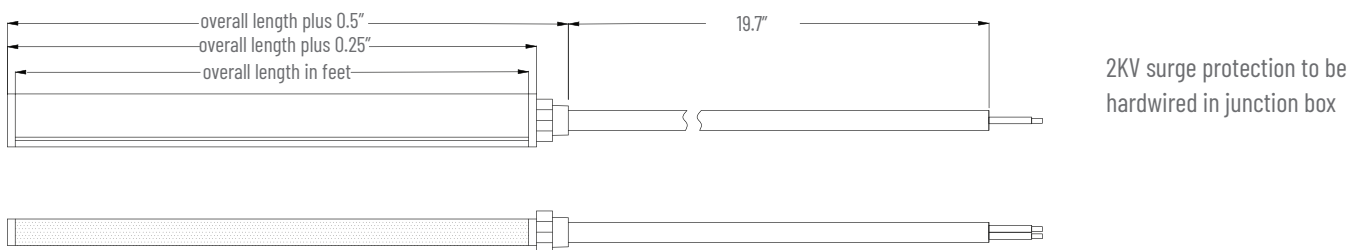

PROJECT	TYPE	NOTES
<p>OVERVIEW</p> <p>The TL120NEON-SB uses high efficacy LED chips to produce outstanding illumination. There are CRI options of 80+ and 90+, meeting your color rendering requirements. The color uniformity is further ensured by 3-step MacAdam ellipse binning. Maximum run for the TL120NEON-SB is 164ft. Dotless and diode free imaging is guaranteed.</p>		

TECHNICAL SPECIFICATIONS

Operating Voltage	120VAC
Power Consumption	4.2W/ft
Lumens (4000K - 80+/90+ CRI)	120lm/ft / 100lm/ft
Efficacy (4000K - 80+/90+ CRI)	29lm/W / 24lm/W
Beam Spread	120°
Color Temperatures	2700K, 3000K, 3500K, 4000K, 5000K, 6500K
CRI	80+ / 90+
LED Life	50,000 hrs
Cuttible Increments	12"
Maximum Run Length	164'
Warranty	5 years
Certification	cETLus - UL2388 (plug) / UL1598 (hard wire)

DIMENSIONS

TL120NEON-SB-PFIP - Power feed inline plug

TL120NEON-SB-PFSP - Power feed side plug

TL120NEON-SB-PFIH - Power feed inline hardware

TL120NEON-SB-PFSH - Power feed side inline hardware

ACCESSORIES / INSTALLATION