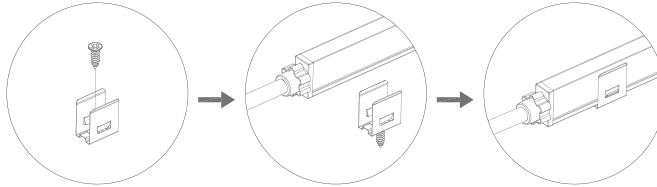

DIMENSIONS

TL120NEON-SB-PFIP - Power feed inline plug

TL120NEON-SB-PFSP - Power feed side plug

TL120NEON-SB-PFIH - Power feed inline hardware

TL120NEON-SB-PFSH - Power feed side inline hardware

ACCESSORIES / INSTALLATION

TL120NEON-SB-SSC -Stainless steel mounting clip (one clip per foot)

TL120NEON-SB-PCC -Polycarbonate mounting clip (one clip per foot)

TL120NEON-SB-SST -Stainless steel bendable track (1M)

TL120NEON-SB-AC -Aluminum mounting channel