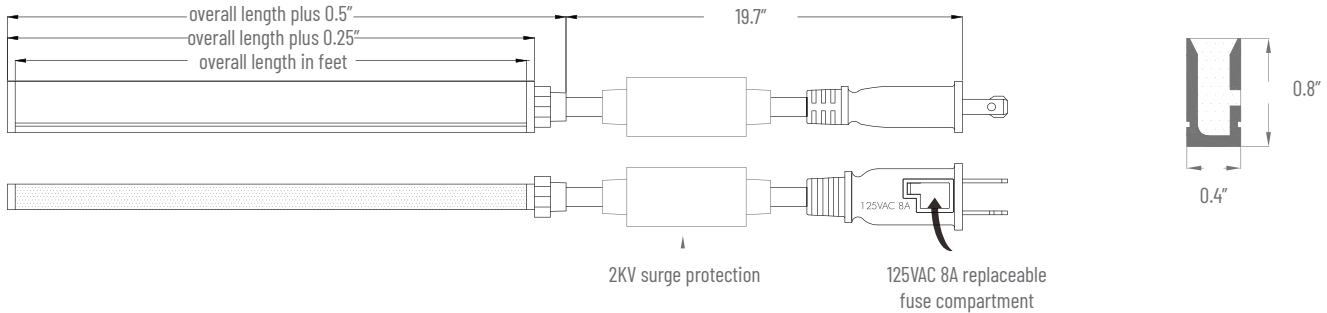

DIMENSIONS

TL120NEON-SB-PFIP - Power feed inline plug