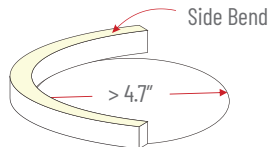

ACCESSORIES / INSTALLATION

▲ Maximum twist is 360° per 3.28ft