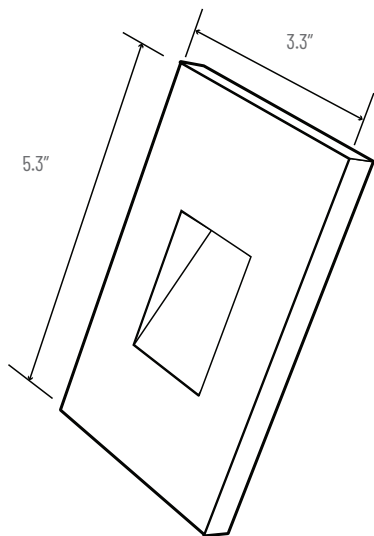

PROJECT	TYPE	NOTES
---------	------	-------

OVERVIEW

The SW1202RV offers excellent step and walkway lighting in a small, modern form factor. Mounting into a standard single gang junction box and powered by 120V makes for easy installation.

DIMENSIONS

Trim

Fixture

Mounts into standard single gang junction box

ORDER CODE

SW1202RV

3K

-