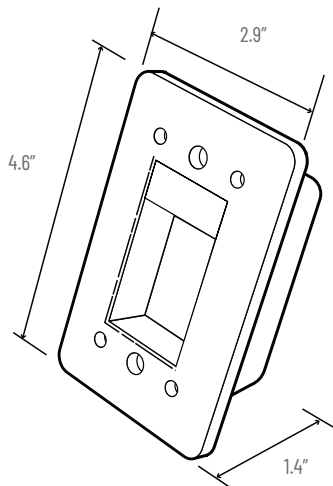

PROJECT	TYPE	NOTES
---------	------	-------

OVERVIEW

The SW1202RV offers excellent step and walkway lighting in a small, modern form factor. Mounting into a standard single gang junction box and powered by 120V makes for easy installation.

IP67

TECHNICAL SPECIFICATIONS

Input Voltage	100-130VAC
Power Consumption	2W
Lumens	43-70lm
Efficacy	35lm/W
Color Temperature	3000K
CRI	90+
Dimmable	YES
Lens	Polycarbonate
IP Rating	IP67
LED Life	60,000 hrs
Warranty	5 years

DIMENSIONS

Trim

Fixture

Mounts into standard single gang junction box

ORDER CODE

SW1202RV

3K

-