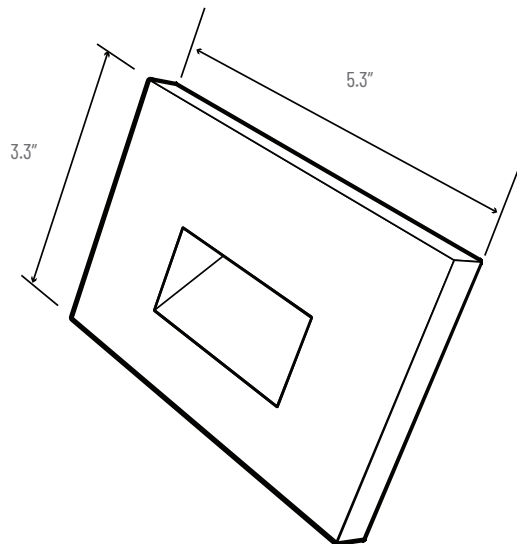

PROJECT	TYPE	NOTES
<p>OVERVIEW</p> <p>The SW1202RH offers excellent step and walkway lighting in a small, modern form factor. Mounting into a standard single gang junction box and powered by 120V makes for easy installation.</p>		

DIMENSIONS

Trim

Fixture

Mounts into standard single gang junction box

ORDER CODE

SW1202RH	-	-
----------	---	---

CCT
27K - 2700K
3K - 3000K
4K - 4000K

FINISH
BL - Black
BS - Brushed Steel
WH - White