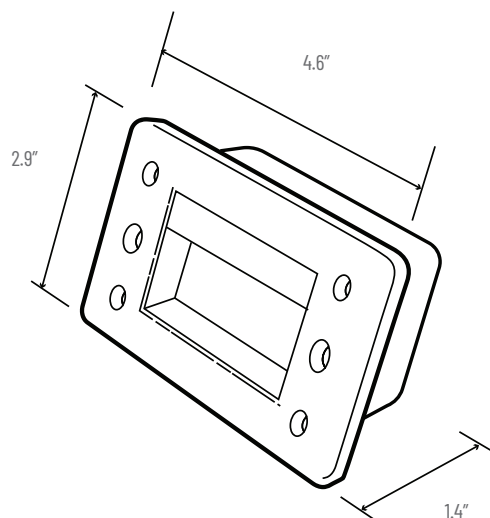

PROJECT	TYPE	NOTES
<p>OVERVIEW</p> <p>The SW1202RH offers excellent step and walkway lighting in a small, modern form factor. Mounting into a standard single gang junction box and powered by 120V makes for easy installation.</p>		

[IES FILES \(3000K\)](#)  [DOWNLOAD](#)

IP67

TECHNICAL SPECIFICATIONS

Input Voltage	100-120VAC
Power Consumption	2W
Lumens	43-70lm
Efficacy (3000K)	35lm/W
Color Temperatures	2700K, 3000K, 4000K
CRI	90+
Dimmable	YES
Lens	Polycarbonate
IP Rating	IP67
LED Life	60,000 hrs
Warranty	5 years

DIMENSIONS

Trim

Fixture

Mounts into standard single gang junction box

ORDER CODE

SW1202RH	-	-
----------	---	---

CCT
27K - 2700K
3K - 3000K
4K - 4000K

FINISH
BL - Black
BS - Brushed Steel
WH - White