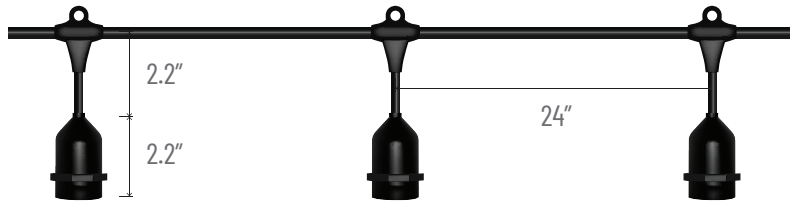

PROJECT	TYPE	NOTES

OVERVIEW

The STL Series commercial grade string lighting is great addition to any indoor or outdoor space. LED bulbs offer energy savings over traditional incandescent ones, while still maintaining the same aesthetic. Durable and weatherproof, the STL Series will create a warm, inviting environment in any hospitality venue.

TECHNICAL SPECIFICATIONS

Operating Voltage	120VAC
Styles	Suspended/Non-Suspended
Lengths	50ft / 100ft
Sockets	24 (50ft) / 48 (100ft)
Socket Spacing	24"
Socket Type	E26
Wire Gauge	14/2 AWG
Maximum Wattage	600W (50ft) / 1200W (100ft)
IP Rating	65
Warranty	5 Years

DIMENSIONS

Suspended (4ft lead, 2ft socket spacing)

STL-S-24-50

50ft Suspended

- 120V AC, Max. 600W
- 24 E26 medium base sockets
- 50ft lengths can be plugged together

STL-S-48-100

100ft Suspended

- 120V AC, Max. 1200W
- 48 E26 medium base sockets
- 100ft lengths cannot be plugged together (a 100ft length can be plugged into a 50ft length)

Non-Suspended (4ft lead with plug, 2ft socket spacing)

STL-NS-24-50

50ft Non-Suspended

- 120V AC, Max. 600W
- 24 E26 medium base sockets
- 50' lengths can be plugged together

STL-NS-48-100

100ft Non-Suspended