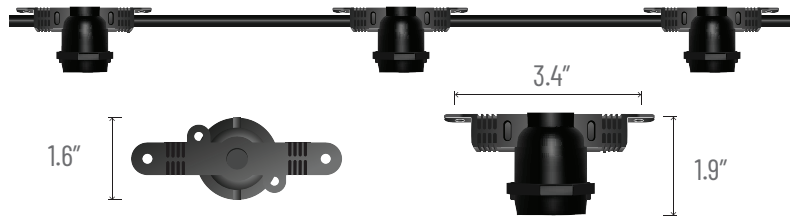

TECHNICAL SPECIFICATIONS

Operating Voltage	120VAC
Styles	Suspended/Non-Suspended
Lengths	50ft / 100ft
Sockets	24 (50ft) / 48 (100ft)
Socket Spacing	24"
Socket Type	E26
Wire Gauge	14/2 AWG
Maximum Wattage	600W (50ft) / 1200W (100ft)
IP Rating	65
Warranty	5 Years

DIMENSIONS

Suspended (4ft lead, 2ft socket spacing)

STL-S-24-50

50ft Suspended

- 120V AC, Max. 600W
- 24 E26 medium base sockets
- 50ft lengths can be plugged together

STL-S-48-100

100ft Suspended

- 120V AC, Max. 1200W
- 48 E26 medium base sockets
- 100ft lengths cannot be plugged together (a 100ft length can be plugged into a 50ft length)

Non-Suspended (4ft lead with plug, 2ft socket spacing)

STL-NS-24-50

50ft Non-Suspended

- 120V AC, Max. 600W
- 24 E26 medium base sockets
- 50' lengths can be plugged together

STL-NS-48-100

100ft Non-Suspended

- 120V AC, Max. 1200W
- 48 E26 medium base sockets
- 100' lengths cannot be plugged together (a 100' length can be plugged into a 50' length).

ORDER CODE

SOCKET MOUNT

- S - Suspended
- NS - Non-Suspended