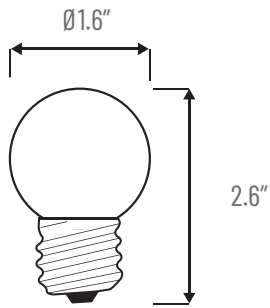

LENGTH

- 24-50 - 24 Sockets/50ft
- 48-100 - 48 Sockets/100ft

SHADES

STL-SHD-BL

String Light Shade

- black powder coated steel
- 7.5" diameter
- DarkSky compliant

BULBS

S11