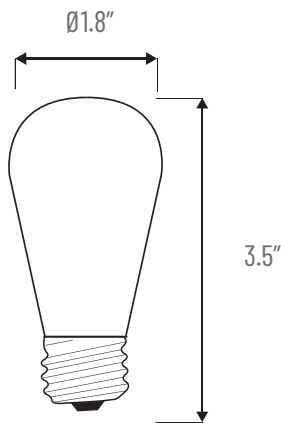

TBL-E26-S14-FR
Frosted - PC - Non-Dim
120V AC 1.4W 2700K