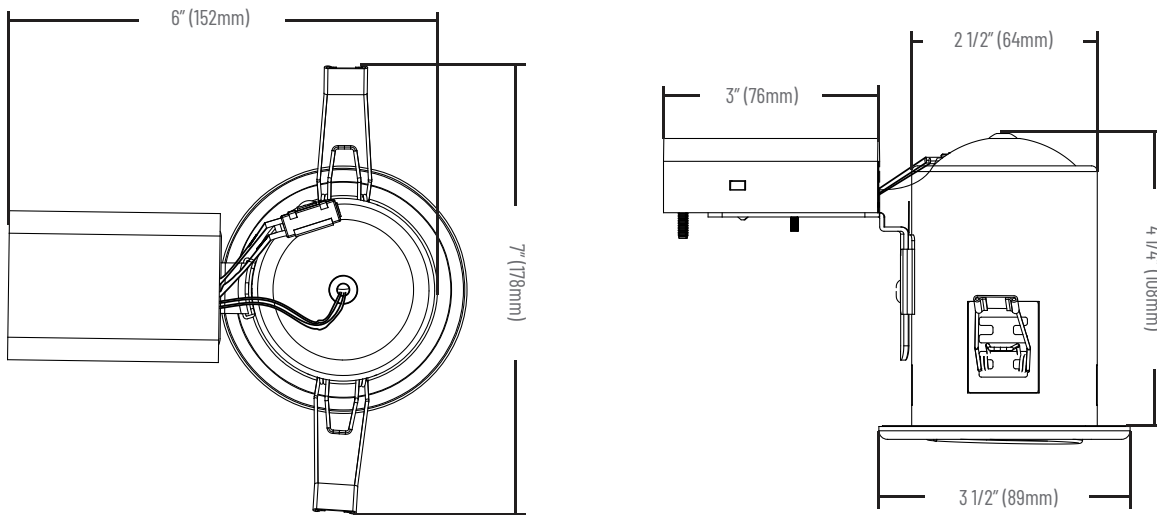

PROJECT	TYPE	NOTES
<p><b>PRODUCT SPECIFICATIONS</b></p> <p><b>Housing</b></p> <ul style="list-style-type: none"> <li>• Powder coated 316L stainless steel construction</li> <li>• No Insulation Contact (Non-IC) rated</li> <li>• Air tight as per ASTM E283 Standard</li> <li>• Approved for use in dry and damp locations</li> <li>• Approved for feed-through wiring</li> <li>• 4 1/4" housing depth</li> </ul> <p><b>Mounting</b></p> <ul style="list-style-type: none"> <li>• Installs into 3/8" - 1 1/4" ceiling thickness</li> <li>• Installs into 3" diameter hole</li> <li>• New Construction Mounting Plate (NCMP 3000) available. Comes with hanger bars.</li> <li>• <b>WARNING:</b> Cannot be directly covered in polycell spray-in foam insulation</li> </ul> <p><b>Trim</b></p> <ul style="list-style-type: none"> <li>• Round. Directional. Single gimbal 20° tilt</li> <li>• Powder coated. Brushed finish is sealed</li> <li>• Finishes available: Brushed Steel (BS), White (WH)</li> <li>• Lamp secured with wire retaining clip</li> </ul> <p><b>Lamp</b></p> <ul style="list-style-type: none"> <li>• 120V 50W max. GU10 based lamp</li> <li>• Recommended lamp: 120V 9W max. Sora LED lamp</li> <li>• Halogen alternative: 120V 50W max. aluminum backed lamp</li> </ul> <p><b>Warranty</b></p> <ul style="list-style-type: none"> <li>• Ten year Rust Free warranty</li> <li>• Two year warranty against manufacturer defects in material or workmanship. Please refer to our Terms of Sale for full warranty terms and conditions.</li> </ul>		

**PRODUCT FEATURES**

- 120V 50W max.
- Shallow 4 1/4" depth housing
- 10 year Rust Free warranty

**PRODUCT DIMENSIONS**

**ACCESSORIES**

**NCMP 3000** - New Construction Mounting Plate  
 Steel construction. 3" ø hole. Comes with hanger bars.