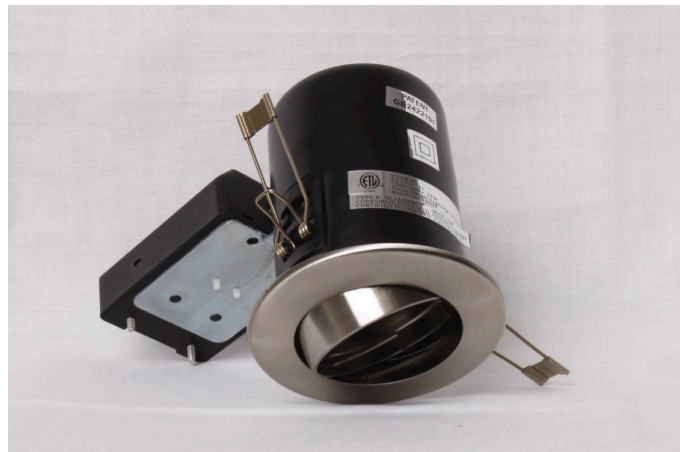

PROJECT	TYPE	NOTES
<p><b>PRODUCT SPECIFICATIONS</b></p> <p><b>Housing</b></p> <ul style="list-style-type: none"> <li>• Powder coated 316L stainless steel construction</li> <li>• No Insulation Contact (Non-IC) rated</li> <li>• Air tight as per ASTM E283 Standard</li> <li>• Approved for use in dry and damp locations</li> <li>• Approved for feed-through wiring</li> <li>• 4 1/4" housing depth</li> </ul> <p><b>Mounting</b></p> <ul style="list-style-type: none"> <li>• Installs into 3/8" - 1 1/4" ceiling thickness</li> <li>• Installs into 3" diameter hole</li> <li>• New Construction Mounting Plate (NCMP 3000) available. Comes with hanger bars.</li> <li>• <b>WARNING:</b> Cannot be directly covered in polycell spray-in foam insulation</li> </ul> <p><b>Trim</b></p> <ul style="list-style-type: none"> <li>• Round. Directional. Single gimbal 20° tilt</li> <li>• Powder coated. Brushed finish is sealed</li> <li>• Finishes available: Brushed Steel (BS), White (WH)</li> <li>• Lamp secured with wire retaining clip</li> </ul> <p><b>Lamp</b></p> <ul style="list-style-type: none"> <li>• 120V 50W max. GU10 based lamp</li> <li>• Recommended lamp: 120V 9W max. Sora LED lamp</li> <li>• Halogen alternative: 120V 50W max. aluminum backed lamp</li> </ul> <p><b>Warranty</b></p> <ul style="list-style-type: none"> <li>• Ten year Rust Free warranty</li> <li>• Two year warranty against manufacturer defects in material or workmanship. Please refer to our Terms of Sale for full warranty terms and conditions.</li> </ul>		

**PRODUCT FEATURES**

- 120V 50W max.
- Shallow 4 1/4" depth housing
- 10 year Rust Free warranty

**PRODUCT DIMENSIONS**

**ACCESSORIES**

**NCMP 3000** - New Construction Mounting Plate  
 Steel construction. 3" ø hole. Comes with hanger bars.