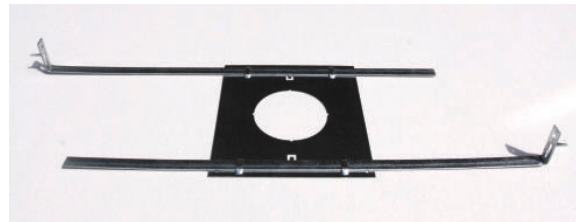

PROJECT	TYPE	NOTES
<p><b>PRODUCT SPECIFICATIONS</b></p> <p><b>Housing</b></p> <ul style="list-style-type: none"> <li>• Powder coated 316L stainless steel construction</li> <li>• No Insulation Contact (Non-IC) rated</li> <li>• Air tight as per ASTM E283 Standard</li> <li>• Approved for use in dry and damp locations</li> <li>• Approved for feed-through wiring</li> <li>• 4 1/4" housing depth</li> </ul> <p><b>Mounting</b></p> <ul style="list-style-type: none"> <li>• Installs into 3/8" - 1 1/4" ceiling thickness</li> <li>• Installs into 3" diameter hole</li> <li>• New Construction Mounting Plate (NCMP 3000) available. Comes with hanger bars.</li> <li>• <b>WARNING:</b> Cannot be directly covered in polycell spray-in foam insulation</li> </ul> <p><b>Trim</b></p> <ul style="list-style-type: none"> <li>• Round. Directional. Single gimbal 20° tilt</li> <li>• Powder coated. Brushed finish is sealed</li> <li>• Finishes available: Brushed Steel (BS), White (WH)</li> <li>• Lamp secured with wire retaining clip</li> </ul> <p><b>Lamp</b></p> <ul style="list-style-type: none"> <li>• 120V 50W max. GU10 based lamp</li> <li>• Recommended lamp: 120V 9W max. Sora LED lamp</li> <li>• Halogen alternative: 120V 50W max. aluminum backed lamp</li> </ul> <p><b>Warranty</b></p> <ul style="list-style-type: none"> <li>• Ten year Rust Free warranty</li> <li>• Two year warranty against manufacturer defects in material or workmanship. Please refer to our Terms of Sale for full warranty terms and conditions.</li> </ul>		

**PRODUCT FEATURES**

- 120V 50W max.
- Shallow 4 1/4" depth housing
- 10 year Rust Free warranty

**PRODUCT DIMENSIONS**

**ACCESSORIES**

**NCMP 3000** - New Construction Mounting Plate  
 Steel construction. 3" ø hole. Comes with hanger bars.