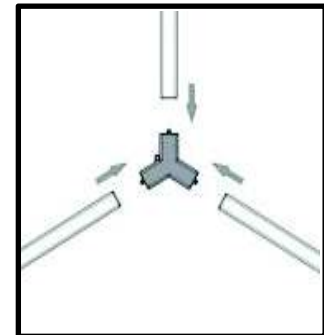

APPLICATIONS

DIMENSIONS

HEX-18 - 17.32" Length 6W

HEX-46 - 46.25" Length 18W

INSTALLATION

Ceiling Grid

Secure with zip ties

Flat Ceiling

Screw to Ceiling

HEX-YC - Y Connector

HEX-VC - V Connector

HEX-LC - L Connector

HEX-XC - X Connector

HEX-IC - I Connector

HEX-IC - T Connector

HEX-PL - 5ft Powercord with plug\*

\*maximum of 16 hexagons on one power cord

DESIGN IDEAS