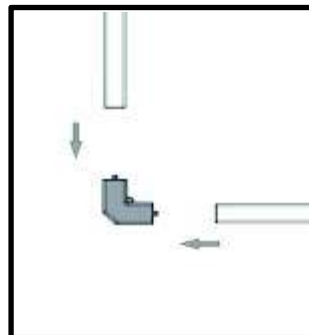

APPLICATIONS

DIMENSIONS

HEX-18 - 17.32" Length 6W

HEX-46 - 46.25" Length 18W

INSTALLATION

Ceiling Grid

Secure with zip ties

Flat Ceiling

Screw to Ceiling

HEX-YC - Y Connector

HEX-VC - V Connector

HEX-LC - L Connector

HEX-XC - X Connector

HEX-IC - I Connector

HEX-IC - T Connector

HEX-PL - 5ft Powercord with plug\*

\*maximum of 16 hexagons on one power cord

DESIGN IDEAS