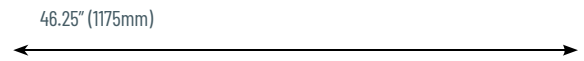

PROJECT	TYPE	NOTES
---------	------	-------

OVERVIEW

These LED Hexagon ceiling lights add a modern touch to any garage. Easy to install, the design possibilities are endless.

TECHNICAL SPECIFICATIONS

Operating Voltage	120-277VAC
	6W/18W
Lumens Delivered (4000K) 18"/46"	708lm/2142lm
Efficacy (4000K)	120lm/W
Color Temperatures	3000K, 4000K, 5000K, 6500K
CRI	80+
Beam Angle	120°
Dimmable	YES
Housing/Lens	Polycarbonate
IP Rating	44
Warranty	5 years

APPLICATIONS

DIMENSIONS

HEX-18 - 17.32" Length 6W

HEX-46 - 46.25" Length 18W

INSTALLATION

Ceiling Grid

Secure with zip ties

Flat Ceiling