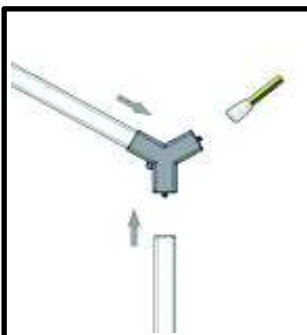

APPLICATIONS

DIMENSIONS

HEX-18 - 17.32" Length 6W

HEX-46 - 46.25" Length 18W

INSTALLATION

Ceiling Grid

Secure with zip ties

Flat Ceiling

Screw to Ceiling

HEX-YC - Y Connector

HEX-VC - V Connector

HEX-LC - L Connector

HEX-XC - X Connector

HEX-IC - I Connector

HEX-IC - T Connector

HEX-PL - 5ft Powercord with plug\*

\*maximum of 16 hexagons on one power cord

DESIGN IDEAS