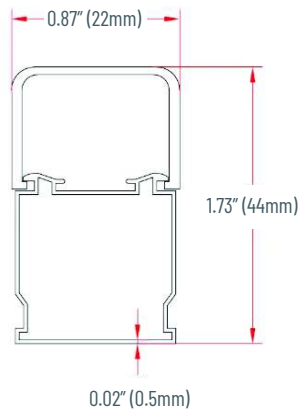

PROJECT	TYPE	NOTES
---------	------	-------

OVERVIEW

These LED Hexagon ceiling lights add a modern touch to any garage. Easy to install, the design possibilities are endless.

TECHNICAL SPECIFICATIONS

Operating Voltage	120-277VAC
	6W/18W
Lumens Delivered (4000K) 18"/46"	708lm/2142lm
Efficacy (4000K)	120lm/W
Color Temperatures	3000K, 4000K, 5000K, 6500K
CRI	80+
Beam Angle	120°
Dimmable	YES
Housing/Lens	Polycarbonate
IP Rating	44
Warranty	5 years

APPLICATIONS

DIMENSIONS

HEX-18 - 17.32" Length 6W

HEX-46 - 46.25" Length 18W

INSTALLATION

Ceiling Grid

Secure with zip ties

Flat Ceiling

\*maximum of 16 hexagons on one power cord

DESIGN IDEAS