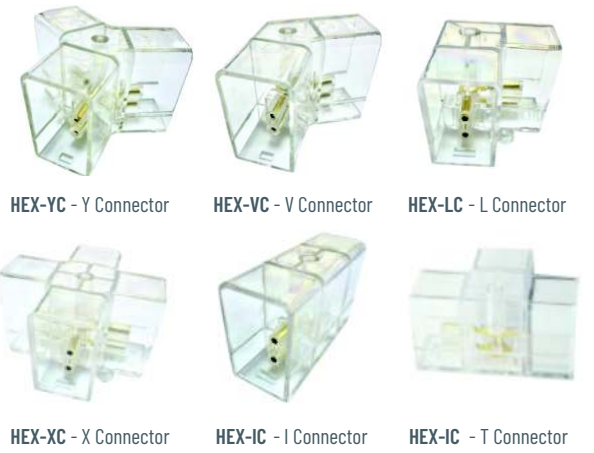

PROJECT	TYPE	NOTES
---------	------	-------

OVERVIEW

These LED Hexagon ceiling lights add a modern touch to any garage. Easy to install, the design possibilities are endless.

TECHNICAL SPECIFICATIONS

Operating Voltage	120-277VAC
	6W/18W
Lumens Delivered (4000K) 18"/46"	708lm/2142lm
Efficacy (4000K)	120lm/W
Color Temperatures	3000K, 4000K, 5000K, 6500K
CRI	80+
Beam Angle	120°
Dimmable	YES
Housing/Lens	Polycarbonate
IP Rating	44
Warranty	5 years

APPLICATIONS

DIMENSIONS

HEX-18 - 17.32" Length 6W

HEX-46 - 46.25" Length 18W

INSTALLATION

Ceiling Grid

Secure with zip ties

Flat Ceiling

Screw to Ceiling

HEX-YC - Y Connector

HEX-VC - V Connector

HEX-LC - L Connector

HEX-XC - X Connector

HEX-IC - I Connector

HEX-IC - T Connector

HEX-PL - 5ft Powercord with plug\*

\*maximum of 16 hexagons on one power cord

DESIGN IDEAS