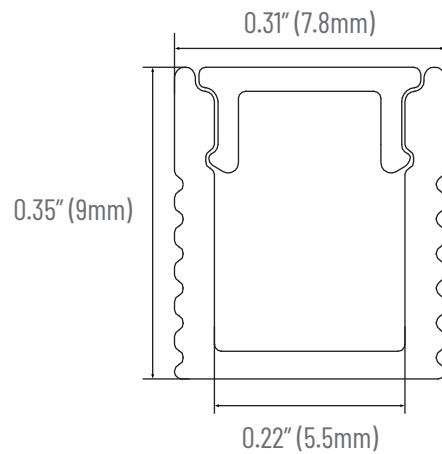

PROJECT	TYPE	NOTES

ACCESSORIES

FINISHES

ORDER CODE

AP	73	-	-	-

LENGTH

1 - 1M (3.28ft)
XX - Custom

FROSTED LENS

WH - White
BL - Black

FINISH

- - Anodized Aluminum
WH - White
BL - Black