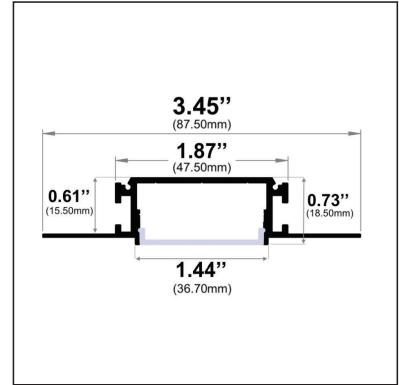

AP-25-2.4 - Aluminum LED Profile 2.4M (7.8ft)

Date: _____ Job: _____ Type: _____
 Notes: _____

AP-25-2.4

Mounting: Mud-in

Length: 2.4M (7.8FT)

Finish: Anodized Aluminum Silver

Lens (light loss): Frosted (20%)