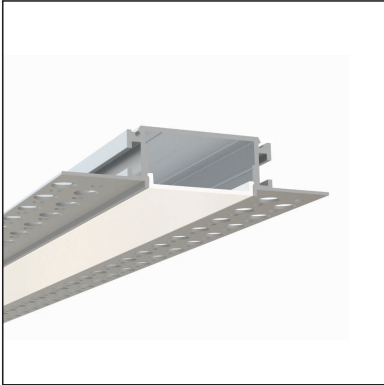

AP-25-2.4 - Aluminum LED Profile 2.4M (7.8ft)

Date: _____ Job: _____ Type: _____
 Notes: _____

AP-25-2.4

Mounting: Mud-in

Length: 2.4M (7.8FT)

Finish: Anodized Aluminum Silver

Lens (light loss): Frosted (20%)