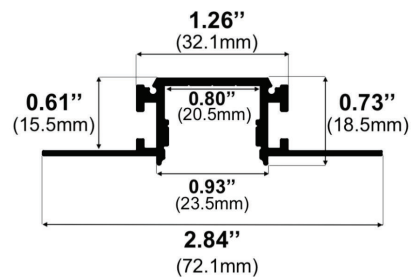

PROJECT	TYPE	NOTES

INFORMATION

Mounting: Mud-in
Length: 2.4M (7.8FT)
Lens light loss: Frosted (15%)
Includes: 2 x end caps, 5 x mounting clips

FINISHES

ORDER CODE

AP	23	2.4	FR
----	----	-----	----

TAPE COMPATIBILITY

LED FLEXIBLE STRIP	W/FT	LM/FT	SPECIFICATION SHEETS
TL24COB-S0/H0	1.5W / 3.0W	151lm / 322lm	↓
TL24COB-VH0	4.6W	473lm	↓
TL24HE-240	1.0 - 6.6W	159lm - 1077lm	↓
TL24CD-S0/H0	2.7W / 5.5W	235m / 528lm	↓
TL24COB-RGB	4.3W	127lm	↓
TL24COB-RGBW	4.9W	322lm	↓