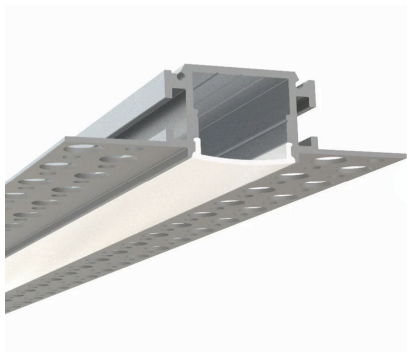

PROJECT	TYPE	NOTES

INFORMATION

Mounting: Mud-in
Length: 2.4M (7.8FT)
Lens light loss: Frosted (15%)
Includes: 2 x end caps, 5 x mounting clips

FINISHES

ORDER CODE

AP	23	2.4	FR
----	----	-----	----

TAPE COMPATIBILITY

LED FLEXIBLE STRIP	W/FT	LM/FT	SPECIFICATION SHEETS
TL24COB-S0/H0	1.5W / 3.0W	151lm / 322lm	↓
TL24COB-VH0	4.6W	473lm	↓
TL24HE-240	1.0 - 6.6W	159lm - 1077lm	↓
TL24CD-S0/H0	2.7W / 5.5W	235m / 528lm	↓
TL24COB-RGB	4.3W	127lm	↓
TL24COB-RGBW	4.9W	322lm	↓