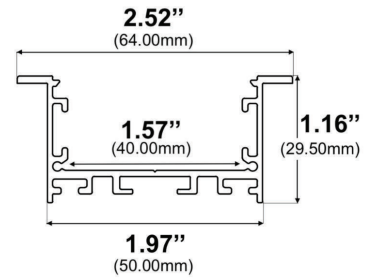

PROJECT	TYPE	NOTES

INFORMATION

Mounting: Recessed
Length: 2.4M (7.8FT)
Lens light loss: Frosted (15%)
Includes: 2 x end caps, 5 x mounting clips

FINISHES

ORDER CODE

AP	20	2.4	FR	-
----	----	-----	----	---

MOUNTING

- - Recessed
 SPR - Springs

TAPE COMPATIBILITY

LED FLEXIBLE STRIP	W/FT	LM/FT	SPECIFICATION SHEETS
TL24COB-SO/HO	1.5W / 3.0W	151lm / 322lm	
TL24COB-VHO	4.6W	473lm	
TL24HE-240	1.0 - 6.6W	159lm - 1077lm	
TL24COB-SO/HO-OUT	1.5W / 3.0W	142lm / 303lm	
TL24COB-VHO-OUT	4.6W	445lm	
TL24HE-240-OUT	1.0 - 6.6W	149lm - 1012lm	
TL24CD-SO/HO	2.7W / 5.5W	235m / 528lm	
TL24COB-RGB	4.3W	127lm	
TL24COB-RGBW	4.9W	322lm	
TL24COB-RGB-OUT	4.3W	120lm	
TL24COB-RGBW-OUT	4.9W	303lm	