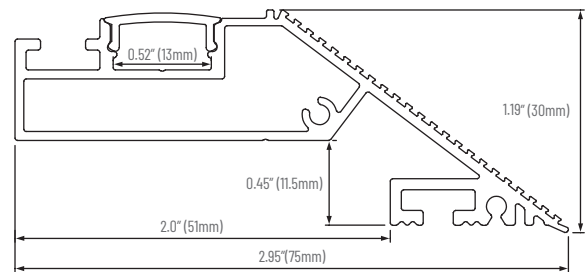

PROJECT	TYPE	NOTES

ACCESSORIES

Outside corner

Inside corner

Inline connector

End caps

FINISHES

Anodized Aluminum

White

Black

ORDER CODE

AP	198	2	-	-
----	-----	---	---	---

LENS

CLR - Clear
FR - Frosted
OP - Opal

FINISH

- - Anodized Aluminum
WH - White
BL - Black