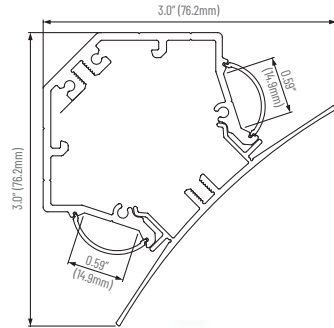

PROJECT	TYPE	NOTES

ACCESSORIES

FINISHES

ORDER CODE

AP	190	-	-	-

LENGTH

- **1** - 1M (3.28ft)
- Custom

LENS

- None
- **FR** - Frosted

FINISH

- - Anodized Aluminum
- **WH** - White
- **BL** - Black