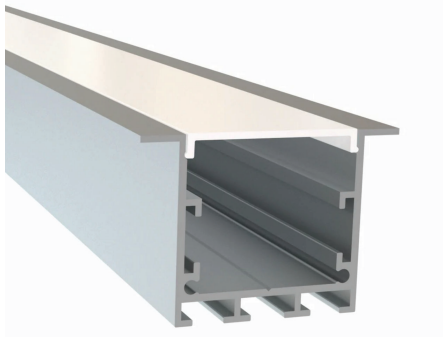

PROJECT	TYPE	NOTES
---------	------	-------

INFORMATION

**Mounting:** Recessed  
**Length:** 2.4M (7.8FT)  
**Lens light loss:** Frosted (15%)  
**Includes:** 2 x end caps, 5 x mounting clips

FINISHES

Anodized Aluminum

## TAPE COMPATIBILITY

LED FLEXIBLE STRIP	W/FT	LM/FT	SPECIFICATION SHEETS
TL24COB-SO/HO	1.5W / 3.0W	151lm / 322lm	
TL24COB-VHO	4.6W	473lm	
TL24HE-240	1.0 - 6.6W	159lm - 1077lm	
TL24COB-SO/HO-OUT	1.5W / 3.0W	142lm / 303lm	
TL24COB-VHO-OUT	4.6W	445lm	
TL24HE-240-OUT	1.0 - 6.6W	149lm - 1012lm	
TL24CD-SO/HO	2.7W / 5.5W	235m / 528lm	
TL24COB-RGB	4.3W	127lm	
TL24COB-RGBW	4.9W	322lm	
TL24COB-RGB-OUT	4.3W	120lm	
TL24COB-RGBW-OUT	4.9W	303lm	