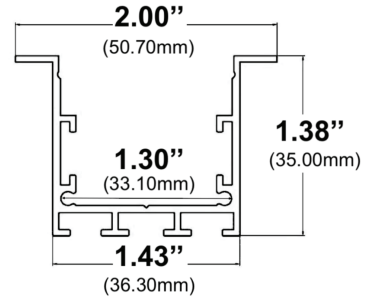

PROJECT	TYPE	NOTES
---------	------	-------

INFORMATION

**Mounting:** Recessed  
**Length:** 2.4M (7.8FT)  
**Lens light loss:** Frosted (15%)  
**Includes:** 2 x end caps, 5 x mounting clips

FINISHES

Anodized Aluminum

## TAPE COMPATIBILITY

LED FLEXIBLE STRIP	W/FT	LM/FT	SPECIFICATION SHEETS
TL24COB-SO/HO	1.5W / 3.0W	151lm / 322lm	
TL24COB-VHO	4.6W	473lm	
TL24HE-240	1.0 - 6.6W	159lm - 1077lm	
TL24COB-SO/HO-OUT	1.5W / 3.0W	142lm / 303lm	
TL24COB-VHO-OUT	4.6W	445lm	
TL24HE-240-OUT	1.0 - 6.6W	149lm - 1012lm	
TL24CD-SO/HO	2.7W / 5.5W	235m / 528lm	
TL24COB-RGB	4.3W	127lm	
TL24COB-RGBW	4.9W	322lm	
TL24COB-RGB-OUT	4.3W	120lm	
TL24COB-RGBW-OUT	4.9W	303lm	