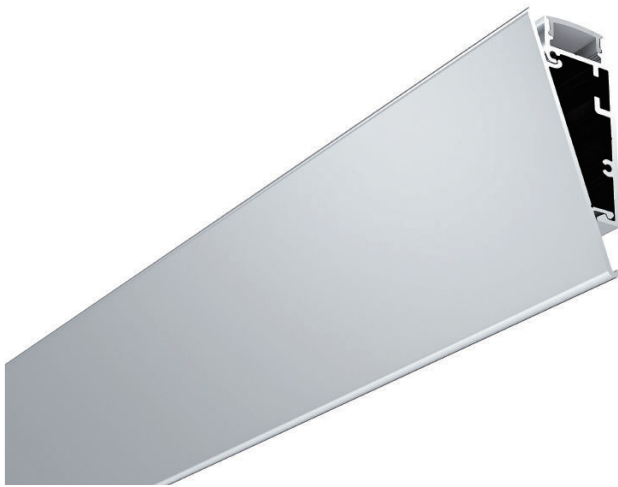

PROJECT	TYPE	NOTES

ACCESSORIES

End caps

PC frosted lens

90° Corner Connector

180° Inline Connector

FINISHES

Anodized Aluminum

White

Black

Bronze

Gold

ORDER CODE

AP	188	-	-
----	-----	---	---

LENGTH

2 - 2M (5.56ft)
XX - Custom