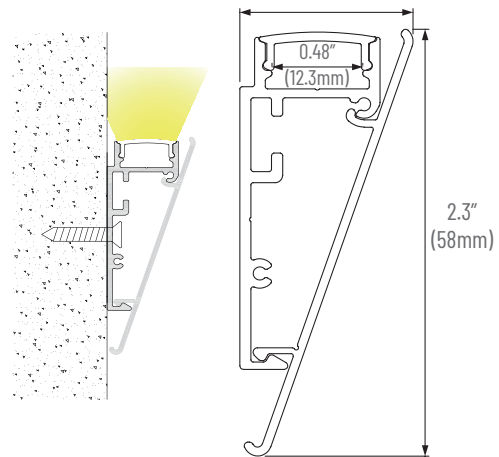

PROJECT	TYPE	NOTES

ACCESSORIES

End caps

PC frosted lens

90° Corner Connector

180° Inline Connector

FINISHES

Anodized Aluminum

White

Black

Bronze

Gold

ORDER CODE

AP	188	-	-
----	-----	---	---

LENGTH

2 - 2M (5.56ft)
XX - Custom