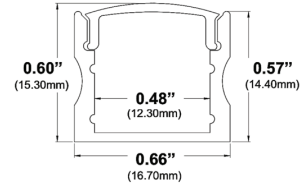

PROJECT	TYPE	NOTES

INFORMATION

Mounting: Surface
Length: 2.4M (7.8FT)
Lens light loss: Clear (6%), Frosted (15%), Back (80%)
Includes: 2 x end caps, 5 x mounting clips

FINISHES

ORDER CODE

AP	17	2.4	-	-
----	----	-----	---	---

LENS
CLR - Clear
FR - Frosted
BL - Black

FINISH
- - Anodized Aluminum
BL - Black

TAPE COMPATIBILITY

LED FLEXIBLE STRIP	W/FT	LM/FT	SPECIFICATION SHEETS
TL24COB-S0/H0	1.5W / 3.0W	165lm / 315lm	
TL24COB-VH0	4.6W	480lm	
TL24HE-240	1.0 - 6.6W	157lm - 1087lm	
TL24COB-RGB	4.3W	141lm	