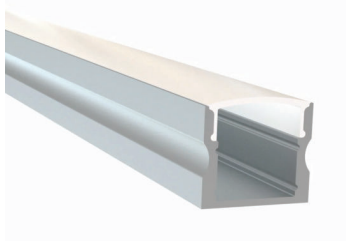

PROJECT	TYPE	NOTES

INFORMATION

Mounting: Surface
Length: 2.4M (7.8FT)
Lens light loss: Clear (6%), Frosted (15%), Back (80%)
Includes: 2 x end caps, 5 x mounting clips

FINISHES

ORDER CODE

AP	17	2.4	-	-
----	----	-----	---	---

LENS
CLR - Clear
FR - Frosted
BL - Black

FINISH
- - Anodized Aluminum
BL - Black

TAPE COMPATIBILITY

LED FLEXIBLE STRIP	W/FT	LM/FT	SPECIFICATION SHEETS
TL24COB-S0/H0	1.5W / 3.0W	165lm / 315lm	
TL24COB-VH0	4.6W	480lm	
TL24HE-240	1.0 - 6.6W	157lm - 1087lm	
TL24COB-RGB	4.3W	141lm	