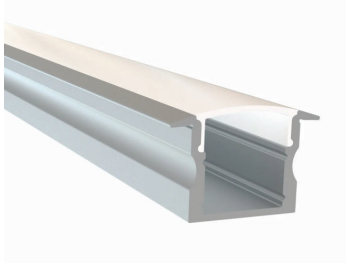

PROJECT	TYPE	NOTES

INFORMATION

Mounting: Recessed
Length: 2.4M (7.8FT)
Lens light loss: Frosted (15%)
Includes: 2 x end caps, 5 x mounting clips

FINISHES

ORDER CODE

AP	16	2.4	FR
----	----	-----	----

TAPE COMPATIBILITY

LED FLEXIBLE STRIP	W/FT	LM/FT	SPECIFICATION SHEETS
TL24COB-S0/H0	1.5W / 3.0W	165lm / 315lm	
TL24COB-VH0	4.6W	480lm	
TL24HE-240	1.0 - 6.6W	157lm - 1087lm	
TL24COB-RGB	4.3W	141lm	