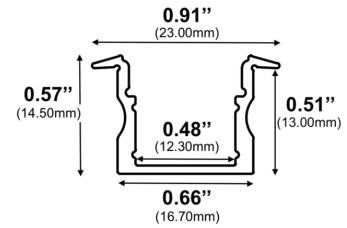

PROJECT	TYPE	NOTES

INFORMATION

Mounting: Recessed
Length: 2.4M (7.8FT)
Lens light loss: Frosted (15%)
Includes: 2 x end caps, 5 x mounting clips

FINISHES

ORDER CODE

AP	16	2.4	FR
----	----	-----	----

TAPE COMPATIBILITY

LED FLEXIBLE STRIP	W/FT	LM/FT	SPECIFICATION SHEETS
TL24COB-S0/H0	1.5W / 3.0W	165lm / 315lm	
TL24COB-VH0	4.6W	480lm	
TL24HE-240	1.0 - 6.6W	157lm - 1087lm	
TL24COB-RGB	4.3W	141lm	