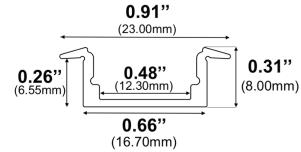

PROJECT	TYPE	NOTES
---------	------	-------

INFORMATION

**Mounting:** Recessed  
**Length:** 2.4M (7.8FT)  
**Lens light loss:** Frosted (15%)  
**Includes:** 2 x end caps, 5 x mounting clips

FINISHES

ORDER CODE

AP	15	2.4	FR
----	----	-----	----

TAPE COMPATIBILITY

LED FLEXIBLE STRIP	W/FT	LM/FT	SPECIFICATION SHEETS
TL24COB-S0/H0	1.5W / 3.0W	165lm / 315lm	
TL24COB-VH0	4.6W	480lm	
TL24HE-240	1.0 - 6.6W	157lm - 1087lm	
TL24COB-RGB	4.3W	141lm	