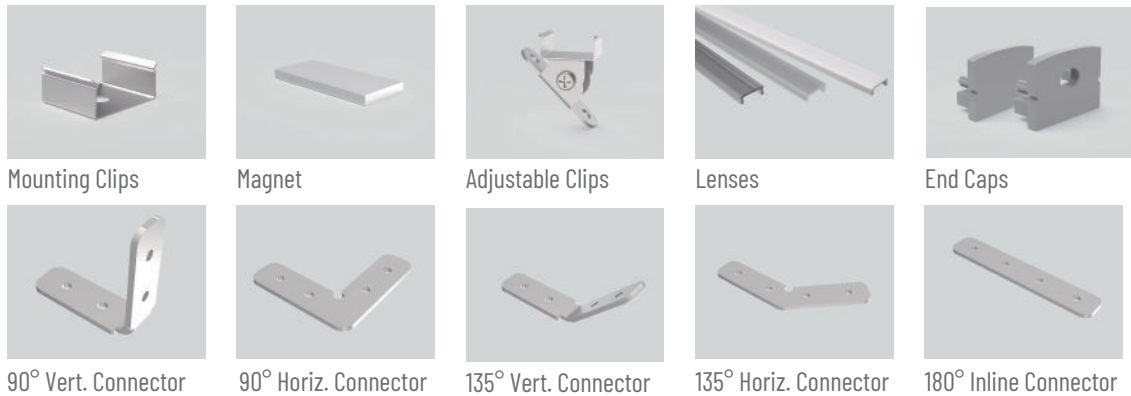

ACCESSORIES

FINISHES

ORDER CODE

AP	144	-	-	-
----	-----	---	---	---

LENGTH	LENS	FINISH
2 - 2M (6.56ft)	- Frosted	- Anodized Aluminum
XX - Custom	OP - Opal	WH - White
	BL - Black	BL - Black