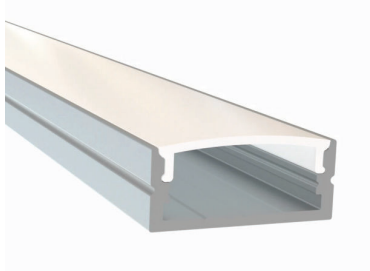

#### INFORMATION

**Mounting:** Surface

**Length:** 2.4M (7.8FT)

**Lens light loss:** Clear (6%), Frosted (15%), Black (80%)

**Includes:** 2 x end caps, 5 x mounting clips