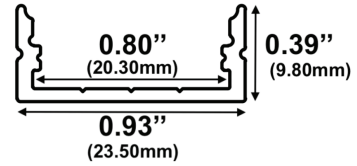

#### INFORMATION

**Mounting:** Surface

**Length:** 2.4M (7.8FT)

**Lens light loss:** Clear (6%), Frosted (15%), Black (80%)

**Includes:** 2 x end caps, 5 x mounting clips