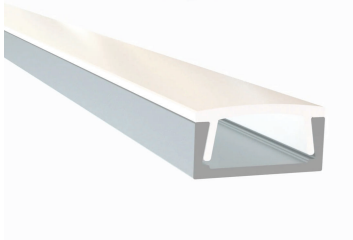

PROJECT	TYPE	NOTES

INFORMATION

Mounting: Surface
Length: 2.4M (7.8FT)
Lens light loss: Clear (6%) Frosted (15%)
Includes: 2 x end caps, 5 x mounting clips

FINISHES

ORDER CODE

AP	10	2.4	-
----	----	-----	---

LENS
CLR - Clear
FR - Frosted

TAPE COMPATIBILITY

LED FLEXIBLE STRIP	W/FT	LM/FT	SPECIFICATION SHEETS
TL24COB-S0/H0	1.5W / 3.0W	165lm / 315lm	
TL24COB-VH0	4.6W	480lm	
TL24HE-240	1.0 - 6.6W	157lm - 1087lm	
TL24COB-RGB	4.3W	141lm	