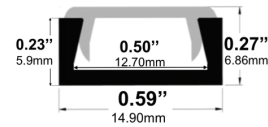

PROJECT	TYPE	NOTES

INFORMATION

Mounting: Surface
Length: 2.4M (7.8FT)
Lens light loss: Clear (6%) Frosted (15%)
Includes: 2 x end caps, 5 x mounting clips

FINISHES

ORDER CODE

AP	10	2.4	-
----	----	-----	---

LENS
CLR - Clear
FR - Frosted

TAPE COMPATIBILITY

LED FLEXIBLE STRIP	W/FT	LM/FT	SPECIFICATION SHEETS
TL24COB-S0/H0	1.5W / 3.0W	165lm / 315lm	
TL24COB-VH0	4.6W	480lm	
TL24HE-240	1.0 - 6.6W	157lm - 1087lm	
TL24COB-RGB	4.3W	141lm	