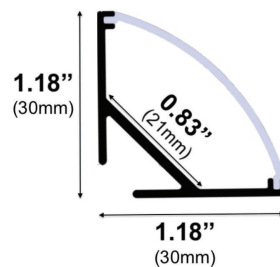

PROJECT	TYPE	NOTES

INFORMATION

Mounting: Corner

Length: 2.4M (7.8FT)

Lens light loss: Frosted (15%)

Includes: 2 x end caps, 5 x mounting clips

FINISHES

Anodized
Aluminum

ORDER CODE

AP	08	L	2.4	FR
----	----	---	-----	----

TAPE COMPATIBILITY

LED FLEXIBLE STRIP	W/FT	LM/FT	SPECIFICATION SHEETS
TL24COB-SO/HO	1.5W / 3.0W	151lm / 322lm	
TL24COB-VHO	4.6W	473lm	
TL24HE-240	1.0 - 6.6W	159lm - 1077lm	
TL24COB-SO/HO-OUT	1.5W / 3.0W	142lm / 303lm	
TL24COB-VHO-OUT	4.6W	445lm	
TL24HE-240-OUT	1.0 - 6.6W	149lm - 1012lm	
TL24CD-SO/HO	2.7W / 5.5W	235m / 528lm	
TL24COB-RGB	4.3W	127lm	
TL24COB-RGBW	4.9W	322lm	
TL24COB-RGB-OUT	4.3W	120lm	
TL24COB-RGBW-OUT	4.9W	303lm	