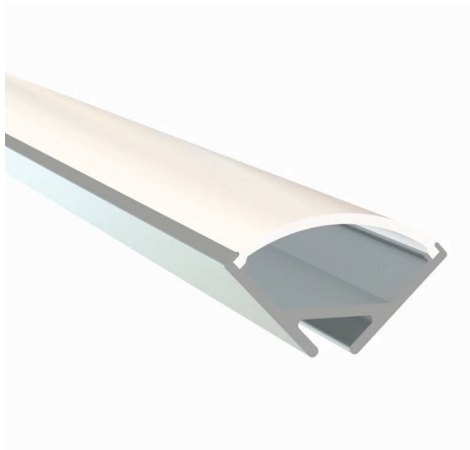

PROJECT	TYPE	NOTES

INFORMATION

Mounting: Corner

Length: 2.4M (7.8FT)

Lens light loss: Frosted (15%)

Includes: 2 x end caps, 5 x mounting clips

FINISHES

Anodized
Aluminum

ORDER CODE

AP	08	L	2.4	FR
----	----	---	-----	----

TAPE COMPATIBILITY

LED FLEXIBLE STRIP	W/FT	LM/FT	SPECIFICATION SHEETS
TL24COB-SO/HO	1.5W / 3.0W	151lm / 322lm	
TL24COB-VHO	4.6W	473lm	
TL24HE-240	1.0 - 6.6W	159lm - 1077lm	
TL24COB-SO/HO-OUT	1.5W / 3.0W	142lm / 303lm	
TL24COB-VHO-OUT	4.6W	445lm	
TL24HE-240-OUT	1.0 - 6.6W	149lm - 1012lm	
TL24CD-SO/HO	2.7W / 5.5W	235m / 528lm	
TL24COB-RGB	4.3W	127lm	
TL24COB-RGBW	4.9W	322lm	
TL24COB-RGB-OUT	4.3W	120lm	
TL24COB-RGBW-OUT	4.9W	303lm	