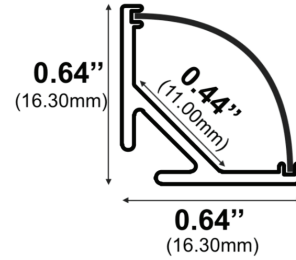

PROJECT	TYPE	NOTES

INFORMATION

Mounting: Corner

Length: 2.4M (7.8FT)

Lens light loss: Frosted (15%)

Includes: 2 x end caps, 5 x mounting clips

FINISHES

Anodized
Aluminum

ORDER CODE

AP	08	2.4	FR
----	----	-----	----

TAPE COMPATIBILITY

LED FLEXIBLE STRIP	W/FT	LM/FT	SPECIFICATION SHEETS
TL24COB-S0/H0	1.5W / 3.0W	151lm / 322lm	
TL24COB-VH0	4.6W	473lm	
TL24HE-240	1.0 - 6.6W	159lm - 1077lm	
TL24CD-S0/H0	2.7W / 5.5W	235m / 528lm	
TL24COB-RGB	4.3W	127lm	