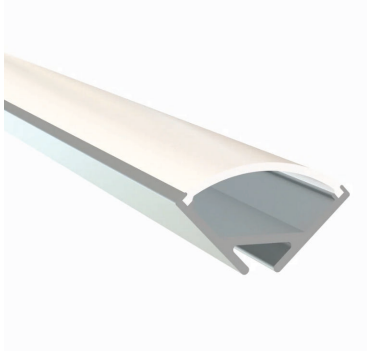

PROJECT	TYPE	NOTES

INFORMATION

Mounting: Corner

Length: 2.4M (7.8FT)

Lens light loss: Frosted (15%)

Includes: 2 x end caps, 5 x mounting clips

FINISHES

Anodized
Aluminum

ORDER CODE

AP	08	2.4	FR
----	----	-----	----

TAPE COMPATIBILITY

LED FLEXIBLE STRIP	W/FT	LM/FT	SPECIFICATION SHEETS
TL24COB-S0/H0	1.5W / 3.0W	151lm / 322lm	
TL24COB-VH0	4.6W	473lm	
TL24HE-240	1.0 - 6.6W	159lm - 1077lm	
TL24CD-S0/H0	2.7W / 5.5W	235m / 528lm	
TL24COB-RGB	4.3W	127lm	