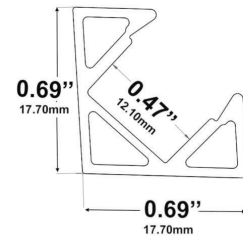

PROJECT	TYPE	NOTES

INFORMATION

Mounting: Corner
Length: 2.4M (7.8FT)
Lens light loss: Frosted (15%)
Includes: 2 x end caps, 5 x mounting clips

FINISHES

Anodized
Aluminum

ORDER CODE

AP	07	2.4	FR
----	----	-----	----

TAPE COMPATIBILITY

LED FLEXIBLE STRIP	W/FT	LM/FT	SPECIFICATION SHEETS
TL24COB-S0/H0	1.5W / 3.0W	165lm / 315lm	↓
TL24COB-VH0	4.6W	480lm	↓
TL24HE-240	1.0 - 6.6W	157lm - 1087lm	↓
TL24COB-RGB	4.3W	141lm	↓