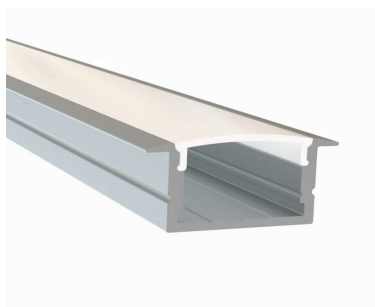

PROJECT	TYPE	NOTES

INFORMATION

**Mounting:** Recessed  
**Length:** 2.4M (7.8FT)  
**Lens light loss:** Frosted (15%)  
**Includes:** 2 x end caps, 5 x mounting clips

FINISHES

Anodized Aluminum

ORDER CODE

AP	06	2.4	FR
----	----	-----	----

## TAPE COMPATIBILITY

LED FLEXIBLE STRIP	W/FT	LM/FT	SPECIFICATION SHEETS
TL24COB-SO/HO	1.5W / 3.0W	151lm / 322lm	
TL24COB-VHO	4.6W	473lm	
TL24HE-240	1.0 - 6.6W	159lm - 1077lm	
TL24COB-SO/HO-OUT	1.5W / 3.0W	142lm / 303lm	
TL24COB-VHO-OUT	4.6W	445lm	
TL24HE-240-OUT	1.0 - 6.6W	149lm - 1012lm	
TL24CD-SO/HO	2.7W / 5.5W	235m / 528lm	
TL24COB-RGB	4.3W	127lm	
TL24COB-RGBW	4.9W	322lm	
TL24COB-RGB-OUT	4.3W	120lm	
TL24COB-RGBW-OUT	4.9W	303lm	