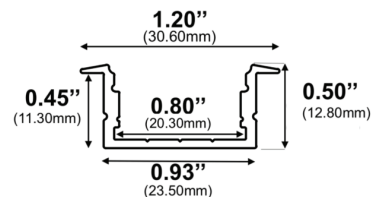

PROJECT	TYPE	NOTES

INFORMATION

**Mounting:** Recessed  
**Length:** 2.4M (7.8FT)  
**Lens light loss:** Frosted (15%)  
**Includes:** 2 x end caps, 5 x mounting clips

FINISHES

Anodized Aluminum

ORDER CODE

AP	06	2.4	FR
----	----	-----	----

## TAPE COMPATIBILITY

LED FLEXIBLE STRIP	W/FT	LM/FT	SPECIFICATION SHEETS
TL24COB-SO/HO	1.5W / 3.0W	151lm / 322lm	
TL24COB-VHO	4.6W	473lm	
TL24HE-240	1.0 - 6.6W	159lm - 1077lm	
TL24COB-SO/HO-OUT	1.5W / 3.0W	142lm / 303lm	
TL24COB-VHO-OUT	4.6W	445lm	
TL24HE-240-OUT	1.0 - 6.6W	149lm - 1012lm	
TL24CD-SO/HO	2.7W / 5.5W	235m / 528lm	
TL24COB-RGB	4.3W	127lm	
TL24COB-RGBW	4.9W	322lm	
TL24COB-RGB-OUT	4.3W	120lm	
TL24COB-RGBW-OUT	4.9W	303lm	