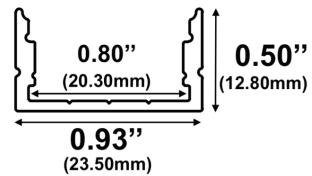

PROJECT	TYPE	NOTES

INFORMATION

Mounting: Surface
Length: 2.4M (7.8FT)
Lens light loss: Frosted (15%)
Includes: 2 x end caps, 5 x mounting clips

FINISHES

Anodized Aluminum

ORDER CODE

AP	05	2.4	FR
----	----	-----	----

TAPE COMPATIBILITY

LED FLEXIBLE STRIP	W/FT	LM/FT	SPECIFICATION SHEETS
TL24COB-S0/H0	1.5W / 3.0W	151lm / 322lm	
TL24COB-VH0	4.6W	473lm	
TL24HE-240	1.0 - 6.6W	159lm - 1077lm	
TL24COB-S0/H0-OUT	1.5W / 3.0W	142lm / 303lm	
TL24COB-VH0-OUT	4.6W	445lm	
TL24HE-240-OUT	1.0 - 6.6W	149lm - 1012lm	
TL24CD-S0/H0	2.7W / 5.5W	235m / 528lm	
TL24COB-RGB	4.3W	127lm	
TL24COB-RGBW	4.9W	322lm	
TL24COB-RGB-OUT	4.3W	120lm	
TL24COB-RGBW-OUT	4.9W	303lm	