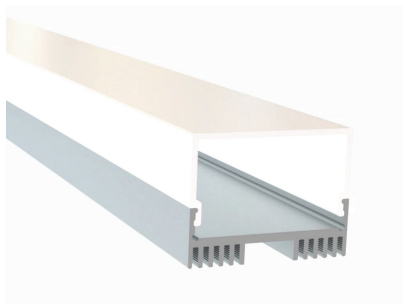

PROJECT	TYPE	NOTES

INFORMATION

Mounting: Surface
Length: 2.4M (7.8FT)
Lens light loss: Frosted (15%)
Includes: 2 x end caps, 5 x mounting clips

FINISHES

ORDER CODE

AP	03	2.4	FR
----	----	-----	----

TAPE COMPATIBILITY

LED FLEXIBLE STRIP	W/FT	LM/FT	SPECIFICATION SHEETS
TL24COB-SO/HO	1.5W / 3.0W	151lm / 322lm	
TL24COB-VHO	4.6W	473lm	
TL24HE-240	1.0 - 6.6W	159lm - 1077lm	
TL24COB-SO/HO-OUT	1.5W / 3.0W	142lm / 303lm	
TL24COB-VHO-OUT	4.6W	445lm	
TL24HE-240-OUT	1.0 - 6.6W	149lm - 1012lm	
TL24CD-SO/HO	2.7W / 5.5W	235m / 528lm	
TL24COB-RGB	4.3W	127lm	
TL24COB-RGBW	4.9W	322lm	
TL24COB-RGB-OUT	4.3W	120lm	
TL24COB-RGBW-OUT	4.9W	303lm	