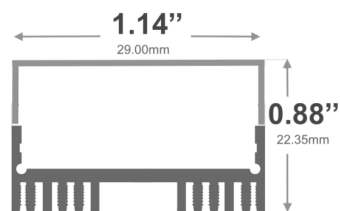

PROJECT	TYPE	NOTES

INFORMATION

Mounting: Surface
Length: 2.4M (7.8FT)
Lens light loss: Frosted (15%)
Includes: 2 x end caps, 5 x mounting clips

FINISHES

ORDER CODE

AP	03	2.4	FR
----	----	-----	----

TAPE COMPATIBILITY

LED FLEXIBLE STRIP	W/FT	LM/FT	SPECIFICATION SHEETS
TL24COB-SO/HO	1.5W / 3.0W	151lm / 322lm	
TL24COB-VHO	4.6W	473lm	
TL24HE-240	1.0 - 6.6W	159lm - 1077lm	
TL24COB-SO/HO-OUT	1.5W / 3.0W	142lm / 303lm	
TL24COB-VHO-OUT	4.6W	445lm	
TL24HE-240-OUT	1.0 - 6.6W	149lm - 1012lm	
TL24CD-SO/HO	2.7W / 5.5W	235m / 528lm	
TL24COB-RGB	4.3W	127lm	
TL24COB-RGBW	4.9W	322lm	
TL24COB-RGB-OUT	4.3W	120lm	
TL24COB-RGBW-OUT	4.9W	303lm	