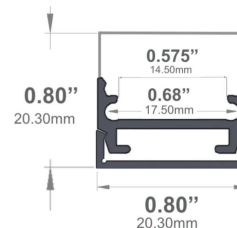

PROJECT	TYPE	NOTES

INFORMATION

Mounting: Surface
Length: 2.4M (7.8FT)
Lens light loss: Frosted (15%)
Includes: 2 x end caps, 5 x mounting clips

FINISHES

Anodized Aluminum

ORDER CODE

AP	02	2.4	FR
----	----	-----	----

TAPE COMPATIBILITY

LED FLEXIBLE STRIP	W/FT	LM/FT	SPECIFICATION SHEETS
TL24COB-S0/H0	1.5W / 3.0W	151lm / 322lm	
TL24COB-VH0	4.6W	473lm	
TL24HE-240	1.0 - 6.6W	159lm - 1077lm	
TL24COB-S0/H0-OUT	1.5W / 3.0W	142lm / 303lm	
TL24COB-VH0-OUT	4.6W	445lm	
TL24HE-240-OUT	1.0 - 6.6W	149lm - 1012lm	
TL24CD-S0/H0	2.7W / 5.5W	235m / 528lm	
TL24COB-RGB	4.3W	127lm	
TL24COB-RGBW	4.9W	322lm	
TL24COB-RGB-OUT	4.3W	120lm	
TL24COB-RGBW-OUT	4.9W	303lm	