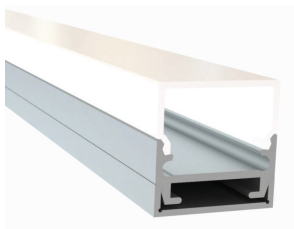

PROJECT	TYPE	NOTES

INFORMATION

Mounting: Surface
Length: 2.4M (7.8FT)
Lens light loss: Frosted (15%)
Includes: 2 x end caps, 5 x mounting clips

FINISHES

Anodized Aluminum

ORDER CODE

AP	02	2.4	FR
----	----	-----	----

TAPE COMPATIBILITY

LED FLEXIBLE STRIP	W/FT	LM/FT	SPECIFICATION SHEETS
TL24COB-S0/H0	1.5W / 3.0W	151lm / 322lm	
TL24COB-VH0	4.6W	473lm	
TL24HE-240	1.0 - 6.6W	159lm - 1077lm	
TL24COB-S0/H0-OUT	1.5W / 3.0W	142lm / 303lm	
TL24COB-VH0-OUT	4.6W	445lm	
TL24HE-240-OUT	1.0 - 6.6W	149lm - 1012lm	
TL24CD-S0/H0	2.7W / 5.5W	235m / 528lm	
TL24COB-RGB	4.3W	127lm	
TL24COB-RGBW	4.9W	322lm	
TL24COB-RGB-OUT	4.3W	120lm	
TL24COB-RGBW-OUT	4.9W	303lm	