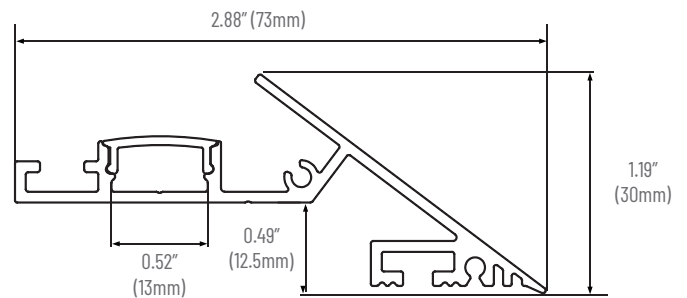

PROJECT	TYPE	NOTES
---------	------	-------

ACCESSORIES

180° Connector

120° Connector

90° Connector

End caps

FINISHES

Anodized Aluminum