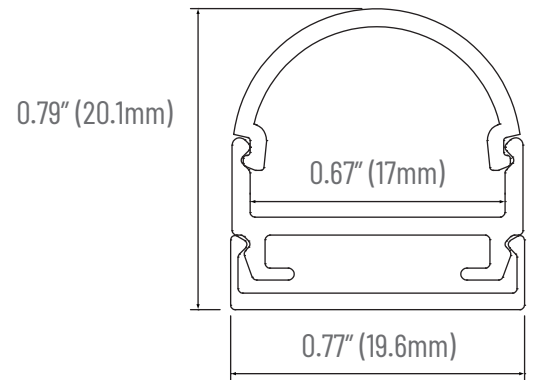

PROJECT	TYPE	NOTES

ACCESSORIES

End cap with hole
End cap without hole

PMMA opal matte cover
PMMA semi clear cover

FINISHES

Anodized
Aluminum

White

Black

ORDER CODE

AP	010	-	-	-
----	-----	---	---	---

LENGTH

1 - 1M (3.28ft)
XX - Custom

LENS

FR - Frosted
OP - Opal

FINISH

- - Anodized Aluminum
WH - White
BL - Black