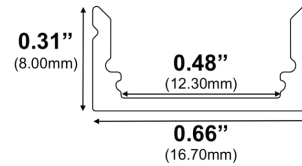

PROJECT	TYPE	NOTES

INFORMATION

Mounting: Surface
Length: 2.4M (7.8FT)
Lens light loss: Clear (6%), Frosted (15%), Black (80%)
Includes: 2 x end caps, 5 x mounting clips

FINISHES

ORDER CODE

AP	01	2.4	-	-
----	----	-----	---	---

LENS
 CLR - Clear
 FR - Frosted
 BL - Black

FINISH
 - - Anodized Aluminum
 BL - Black

TAPE COMPATIBILITY

LED FLEXIBLE STRIP	W/FT	LM/FT	SPECIFICATION SHEETS
TL24COB-S0/H0	1.5W / 3.0W	165lm / 315lm	
TL24COB-VH0	4.6W	480lm	
TL24HE-240	1.0 - 6.6W	157lm - 1087lm	