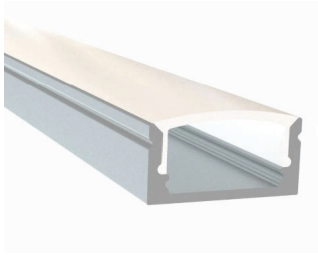

PROJECT	TYPE	NOTES

INFORMATION

Mounting: Surface
Length: 2.4M (7.8FT)
Lens light loss: Clear (6%), Frosted (15%), Black (80%)
Includes: 2 x end caps, 5 x mounting clips

FINISHES

ORDER CODE

AP	01	2.4	-	-
----	----	-----	---	---

LENS
 CLR - Clear
 FR - Frosted
 BL - Black

FINISH
 - - Anodized Aluminum
 BL - Black

TAPE COMPATIBILITY

LED FLEXIBLE STRIP	W/FT	LM/FT	SPECIFICATION SHEETS
TL24COB-S0/H0	1.5W / 3.0W	165lm / 315lm	
TL24COB-VH0	4.6W	480lm	
TL24HE-240	1.0 - 6.6W	157lm - 1087lm	